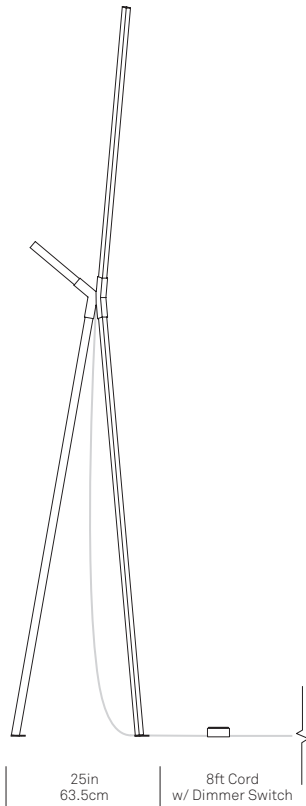

BIG BANG (FLOOR LAMP)

FRONT

□ Bulb Profile
0.81in x 1.3 in
2.1cm x 3.3cm

108in
274.5cm

21.5in
54.6cm

SIDE

25in
63.5cm

8ft Cord
w/ Dimmer Switch

DESIGN

© 2012

MATERIALS

LED, Sustainably Sourced
or Reclaimed Wood, Steel

FEATURES

Bulb direction reversible

CERTIFICATIONS

ORIGIN OF MANUFACTURE

New York City, USA

FIXTURE WEIGHT

15 lbs / 6.8 kg

DRIVER

120-240V 50-60hz
with soft-touch 3 stage dimmer switch

LIGHT SPECIFICATION

Standard Brightness LEDs : 12V (Dimmable)
1416 Lumens / 94 CRI (3000K) / 70.6W Power draw

ORDER SPECIFICATIONS

MODEL	WOOD	METAL	COLOR TEMP
BBL			