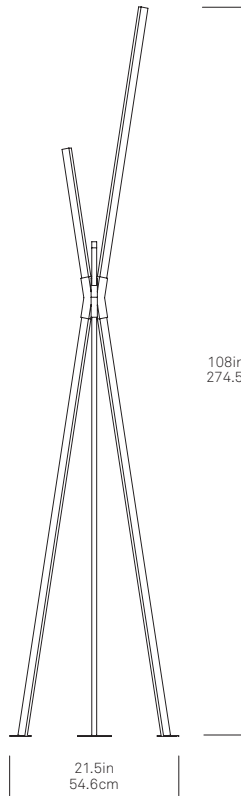

BIG BANG (FLOOR LAMP)

FRONT

□ Bulb Profile
0.81in x 1.3 in
2.1cm x 3.3cm

108in
274.5cm

21.5in
54.6cm

SIDE

25in
63.5cm

8ft Cord
w/ Dimmer Switch

DESIGN

© 2012

MATERIALS

LED, Sustainably Sourced
or Reclaimed Wood, Steel

FEATURES

Bulb direction reversible

CERTIFICATIONS

ORIGIN OF MANUFACTURE

New York City, USA

FIXTURE WEIGHT

15 lbs / 6.8 kg

DRIVER

120-240V 50-60hz
with soft-touch 3 stage dimmer switch

LIGHT SPECIFICATION

Standard Brightness LEDs : 12V (Dimmable)
1416 Lumens / 94 CRI (3000K) / 70.6W Power draw

ORDER SPECIFICATIONS

MODEL	WOOD	METAL	COLOR TEMP
BBL			