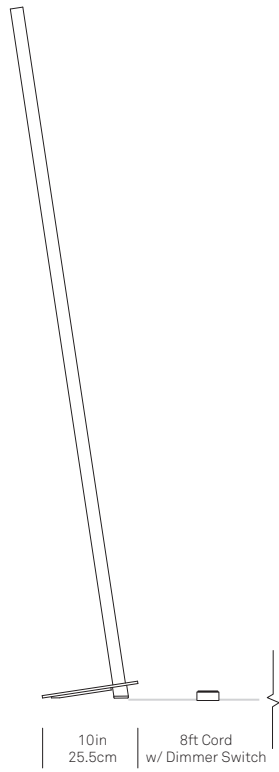

# FLOOR TORCH (6ft)

**FRONT**

□ Bulb Profile  
0.81in x 1.3 in  
2.1cm x 3.3cm

**DESIGN**

Ⓡ 2012

**MATERIALS**

LED, Sustainably Sourced  
or Reclaimed Wood, Steel

**FEATURES**

Bulb direction reversible

**CERTIFICATIONS**

**ORIGIN OF MANUFACTURE**

New York City, USA

**FIXTURE WEIGHT**

12 lbs / 5.44 kg

**DRIVER**

120-240V 50-60hz  
with soft-touch 3 stage dimmer switch

**LIGHT SPECIFICATION**

Standard Brightness LEDs : 12V (Dimmable)  
397 Lumens / 94 CRI (3000K) / 20W Power draw

**SIDE**

**WOOD**

- Maple
- American Walnut
- Ebonized Oak
- Heart Pine (Reclaimed)
- Water Tower Redwood (Reclaimed)
- Custom