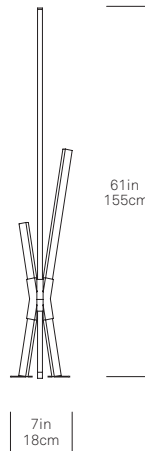

# MIDDLE BANG (FLOOR/TABLE LAMP)

**FRONT**

□ Bulb Profile  
0.81in x 1.3 in  
2.1cm x 3.3cm

**DESIGN**  
© 2012

**DRIVER**

120-240V 50-60hz  
with soft-touch 3 stage dimmer switch

**LIGHT SPECIFICATION**

Standard Brightness LEDs : 12V (Dimmable)  
622 Lumens / 94 CRI (3000K) / 40W Power draw

**MATERIALS**

LED, Sustainably Sourced  
or Reclaimed Wood, Steel

**FEATURES**

Bulb direction reversible

**CERTIFICATIONS**

**ORIGIN OF MANUFACTURE**

New York City, USA

**FIXTURE WEIGHT**

12 lbs / 5.44 kg

**SIDE**

**WOOD**

Maple	<b>M A</b>
American Walnut	<b>W A</b>
Ebonized Oak	<b>E O</b>
Heart Pine (Reclaimed)	<b>H P</b>
Water Tower Redwood (Reclaimed)	<b>W T</b>
Mixed	<b>M X</b>
Custom	<b>C U</b>