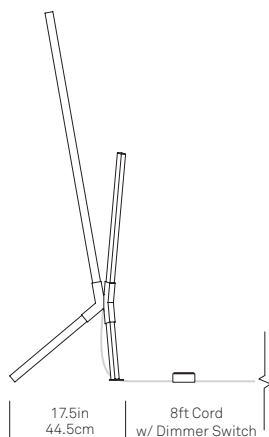

# MIDDLE BANG (FLOOR/TABLE LAMP)

**FRONT**

□ Bulb Profile  
0.81in x 1.3 in  
2.1cm x 3.3cm

**DESIGN**  
© 2012

**DRIVER**

120-240V 50-60hz  
with soft-touch 3 stage dimmer switch

**LIGHT SPECIFICATION**

Standard Brightness LEDs : 12V (Dimmable)  
622 Lumens / 94 CRI (3000K) / 40W Power draw

**MATERIALS**

LED, Sustainably Sourced  
or Reclaimed Wood, Steel

**FEATURES**

Bulb direction reversible

**CERTIFICATIONS**

**ORIGIN OF MANUFACTURE**

New York City, USA

**FIXTURE WEIGHT**

12 lbs / 5.44 kg

**SIDE**

**WOOD**

Maple	<b>M A</b>
American Walnut	<b>W A</b>
Ebonized Oak	<b>E O</b>
Heart Pine (Reclaimed)	<b>H P</b>
Water Tower Redwood (Reclaimed)	<b>W T</b>
Mixed	<b>M X</b>
Custom	<b>C U</b>