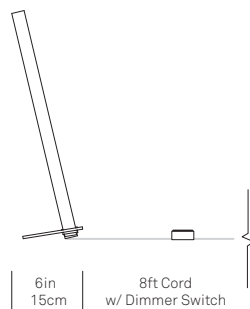

TABLE TORCH (2ft)

FRONT

□ Bulb Profile
0.81in x 1.3 in
2.1cm x 3.3cm

DESIGN

Ⓡ 2012

MATERIALS

LED, Sustainably Sourced
or Reclaimed Wood, Steel

FEATURES

Bulb direction reversible

CERTIFICATIONS

ORIGIN OF MANUFACTURE

New York City, USA

FIXTURE WEIGHT

4 lbs / 1.81 kg

DRIVER

120-240V 50-60hz
with soft-touch 3 stage dimmer switch

LIGHT SPECIFICATION

Standard Brightness LEDs : 12V (Dimmable)
121 Lumens / 94 CRI (3000K) / 6W Power draw

SIDE

WOOD

Maple	M A
American Walnut	W A
Ebonized Oak	E O
Heart Pine (Reclaimed)	H P
Water Tower Redwood (Reclaimed)	W T
Custom	C U