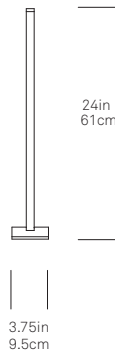

TABLE TORCH (2ft)

FRONT

□ Bulb Profile
0.81in x 1.3 in
2.1cm x 3.3cm

DESIGN

Ⓡ 2012

MATERIALS

LED, Sustainably Sourced
or Reclaimed Wood, Steel

FEATURES

Bulb direction reversible

CERTIFICATIONS

ORIGIN OF MANUFACTURE

New York City, USA

FIXTURE WEIGHT

4 lbs / 1.81 kg

DRIVER

120-240V 50-60hz
with soft-touch 3 stage dimmer switch

LIGHT SPECIFICATION

Standard Brightness LEDs : 12V (Dimmable)
121 Lumens / 94 CRI (3000K) / 6W Power draw

SIDE

WOOD

Maple	M A
American Walnut	W A
Ebonized Oak	E O
Heart Pine (Reclaimed)	H P
Water Tower Redwood (Reclaimed)	W T
Custom	C U