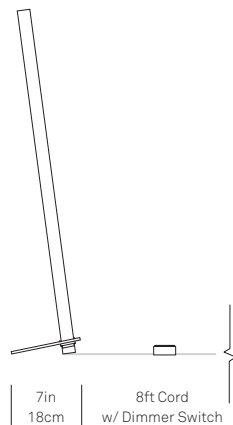

TABLE TORCH (3ft)

FRONT

□ Bulb Profile
0.81in x 1.3 in
2.1cm x 3.3cm

DESIGN

Ⓡ 2012

MATERIALS

LED, Sustainably Sourced
or Reclaimed Wood, Steel

FEATURES

Bulb direction reversible

CERTIFICATIONS

ORIGIN OF MANUFACTURE

New York City, USA

FIXTURE WEIGHT

5 lbs / 2.27 kg

DRIVER

120-240V 50-60hz
with soft-touch 3 stage dimmer switch

LIGHT SPECIFICATION

Standard Brightness LEDs : 12V (Dimmable)
190 Lumens / 94 CRI (3000K) / 10W Power draw

SIDE

WOOD

Maple
American Walnut
Ebonized Oak
Heart Pine (Reclaimed)
Water Tower Redwood (Reclaimed)
Custom