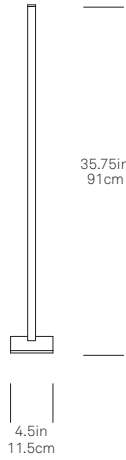

TABLE TORCH (3ft)

FRONT

□ Bulb Profile
0.81in x 1.3 in
2.1cm x 3.3cm

DESIGN

Ⓡ 2012

MATERIALS

LED, Sustainably Sourced
or Reclaimed Wood, Steel

FEATURES

Bulb direction reversible

CERTIFICATIONS

ORIGIN OF MANUFACTURE

New York City, USA

FIXTURE WEIGHT

5 lbs / 2.27 kg

DRIVER

120-240V 50-60hz
with soft-touch 3 stage dimmer switch

LIGHT SPECIFICATION

Standard Brightness LEDs : 12V (Dimmable)
190 Lumens / 94 CRI (3000K) / 10W Power draw

SIDE

WOOD

Maple
American Walnut
Ebonized Oak
Heart Pine (Reclaimed)
Water Tower Redwood (Reclaimed)
Custom

M A
W A
E O
H P
W T
C U

COLOR TEMP

2400k
2700k
3000k (Standard)
4000k

2 4 0 0
2 7 0 0
3 0 0 0
4 0 0 0

METAL

POWDER COAT FINISH

White
Slate Grey
Matte Black

W H
S G
M B