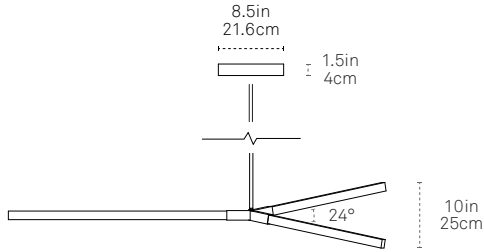

FRONT

SIDE

PLAN

All Bough fixtures feature a 0-15° adjustable ball swivel that allows fixtures to be configured in different angles.

SPECIFY PRODUCT OPTIONS:

MODEL

WOOD	METAL	COLOR TEMP	DRIVER	OUTPUT	STEM	CEILING
☐	☐	☐	☐	☐	☐	☐

DESIGN

© 2018

PATENTS

U.S. Patent #D860510

MATERIALS

LED, Sustainably Sourced or Reclaimed Wood, Steel

FEATURES

UL Damp Rated
Fully Dimmable
36-inch drop stem included
15-degree adjustable ball swivel

CERTIFICATIONS

ORIGIN OF MANUFACTURE

New York City, USA

FIXTURE WEIGHT

13 lbs / 5.9 kg

SHIPPING DIMENSIONS

Ships flat-packed in a box
38 in x 10 in x 10 in
14 lbs / 6.4 kg

LIGHT SPECIFICATION

Standard Brightness LEDs :
443 Lumens / 94 CRI (3000K) / 14W Power draw

High Brightness LEDs :

812 Lumens / 90 CRI (3000K) / 28W Power draw

WOOD*

- Maple ☐
- American Walnut ☐
- Clear White Oak ☐
- Ebonized Oak ☐
- Heart Pine (Reclaimed)** ☐
- Water Tower Redwood (Reclaimed)** ☐

* Custom options available upon approval.

** Our reclaimed woods exhibit variations in tone and grain.

METAL*

STANDARD FINISH

- White ☐
- Slate Grey ☐
- Matte Black ☐

PREMIUM I FINISH

- Blackened ☐
- Brushed Nickel ☐
- Brushed Brass ☐

PREMIUM II FINISH

- Polished Nickel ☐
- Polished Brass ☐

* Custom options available upon approval.

COLOR TEMP

- 2400K ☐
- 2700K ☐
- 3000K (Standard) ☐
- 3500K ☐
- 4000K ☐

DRIVER & DIMMING OPTIONS

- 120V (Phase dimming 2-wire) ☐
- 120V-277V (Lutron Ecosystem 3-wire+G 1% dim) ☐
- 120V-277V (Universal dimming including 0-10V)** ☐

** Recommended for European orders

LIGHT OUTPUT

- Standard Brightness - 12V (Dimmable) ☐
- High Brightness - 24V (Dimmable) ☐

STEM LENGTH*

- 36" length of 3/8" rigid steel stem ☐
- 72" length of 3/8" rigid steel stem ☐
- 108" length of 3/8" rigid steel stem ☐

* Drop stem can be cut to length on site, 36" is included; contact a sales representative for additional stem sizes.

CEILING

- Flat Ceiling ☐
- Sloped Ceiling** ☐