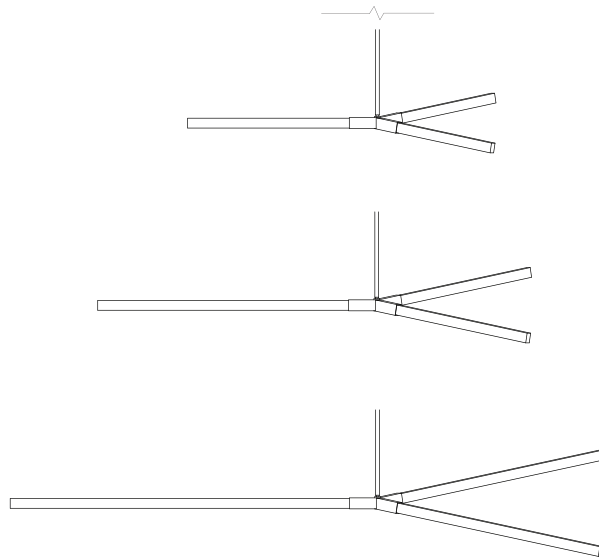

MAPLE + POLISHED NICKEL

PRODUCT DOWNLOADS

SINGLE BOUGH

ALL SIZES SPEC SHEET

FRONT

SIDE

□ Bulb Profile
0.81 in x 1.31 in
2.1 cm x 3.3 cm

PLAN

All Bough fixtures feature a 0-15° adjustable ball swivel that allows fixtures to be configured in different angles.

SPECIFY PRODUCT OPTIONS:

MODEL

LIT-BOUGH-SYM

WOOD

<input type="checkbox"/>	<input type="checkbox"/>
--------------------------	--------------------------