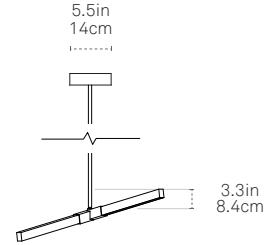

MAPLE + POLISHED NICKEL

PRODUCT DOWNLOADS

SINGLE BOUGH

ALL SIZES SPEC SHEET

FRONT

SIDE

□ Bulb Profile
0.81 in x 1.31 in
2.1 cm x 3.3 cm

PLAN

All Bough fixtures feature a 0-15° adjustable ball swivel that allows fixtures to be configured in different angles.

SPECIFY PRODUCT OPTIONS:

MODEL

LIT-BOUGH-SYM

WOOD

<input type="checkbox"/>	<input type="checkbox"/>
--------------------------	--------------------------

** Recommended for European orders

LIGHT OUTPUT

- Standard Brightness - 12V (Dimmable)
- High Brightness - 24V (Dimmable)

STEM LENGTH*

- 36" length of 3/8" rigid steel stem
- 72" length of 3/8" rigid steel stem
- 108" length of 3/8" rigid steel stem