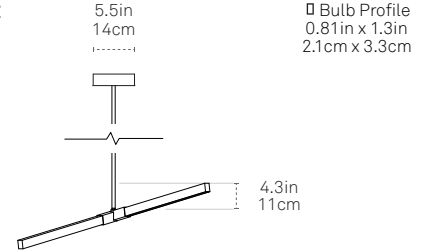

FRONT

SIDE

PLAN

All Bough fixtures feature a 0-15° adjustable ball swivel that allows fixtures to be configured in different angles.

SPECIFY PRODUCT OPTIONS:

MODEL

WOOD	METAL	COLOR TEMP	DRIVER	OUTPUT	STEM	CEILING
☐	☐	☐	☐	☐	☐	☐

DESIGN

© 2018

PATENTS

U.S. Patent #D860510

MATERIALS

LED, Sustainably Sourced or Reclaimed Wood, Steel

FEATURES

UL Damp Rated
Fully Dimmable
36-inch drop stem included
15-degree adjustable ball swivel

CERTIFICATIONS

ORIGIN OF MANUFACTURE

New York City, USA

FIXTURE WEIGHT

13 lbs / 5.9 kg

SHIPPING DIMENSIONS

Ships flat-packed in a box
38 in x 10 in x 10 in
14 lbs / 6.4 kg

LIGHT SPECIFICATION

Standard Brightness LEDs :
443 Lumens / 94 CRI (3000K) / 14W Power draw

High Brightness LEDs :

812 Lumens / 90 CRI (3000K) / 28W Power draw

WOOD*

- Maple ☐
- American Walnut ☐
- Clear White Oak ☐
- Ebonized Oak ☐
- Heart Pine (Reclaimed)** ☐
- Water Tower Redwood (Reclaimed)** ☐

* Custom options available upon approval.

** Our reclaimed woods exhibit variations in tone and grain.

METAL*

STANDARD FINISH

- White ☐
- Slate Grey ☐
- Matte Black ☐

PREMIUM I FINISH

- Blackened ☐
- Brushed Nickel ☐
- Brushed Brass ☐

PREMIUM II FINISH

- Polished Nickel ☐
- Polished Brass ☐

* Custom options available upon approval.

COLOR TEMP

- 2400K ☐
- 2700K ☐
- 3000K (Standard) ☐
- 3500K ☐
- 4000K ☐

DRIVER & DIMMING OPTIONS

- 120V (Phase dimming 2-wire) ☐
- 120V-277V (Lutron Ecosystem 3-wire+G 1% dim) ☐
- 120V-277V (Universal dimming including 0-10V)** ☐

** Recommended for European orders

LIGHT OUTPUT

- Standard Brightness - 12V (Dimmable) ☐
- High Brightness - 24V (Dimmable) ☐

STEM LENGTH*

- 36" length of 3/8" rigid steel stem ☐
- 72" length of 3/8" rigid steel stem ☐
- 108" length of 3/8" rigid steel stem ☐

* Drop stem can be cut to length on site, 36" is included; contact a sales representative for additional stem sizes.

CEILING

- Flat Ceiling ☐
- Sloped Ceiling** ☐