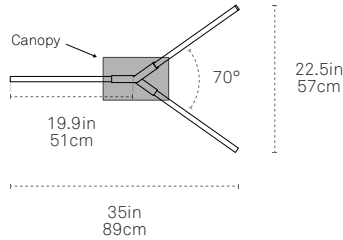

MAPLE + POLISHED NICKEL

PRODUCT DOWNLOADS

SINGLE BOUGH

ALL SIZES SPEC SHEET

FRONT

SIDE

□ Bulb Profile
0.81 in x 1.31 in
2.1 cm x 3.3 cm

PLAN

All Bough fixtures feature a 0-15° adjustable ball swivel that allows fixtures to be configured in different angles.

SPECIFY PRODUCT OPTIONS:

MODEL

LIT-BOUGH-SYM

WOOD

<input type="checkbox"/>	<input type="checkbox"/>
--------------------------	--------------------------

** Recommended for European orders

LIGHT OUTPUT

- Standard Brightness - 12V (Dimmable)
- High Brightness - 24V (Dimmable)

STEM LENGTH*

- 36" length of 3/8" rigid steel stem
- 72" length of 3/8" rigid steel stem
- 108" length of 3/8" rigid steel stem

* Drop stem can be cut to length on site. 36" is included; contact a sales representative for additional stem sizes.

CEILING

- Flat Ceiling
- Sloped Ceiling**

** Canopy Dimension : 12"(L) x 5.5"(W) x 1.5"(H)