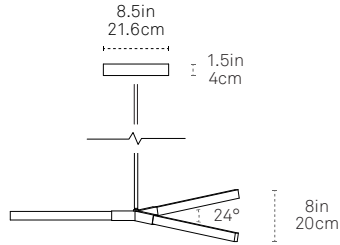

MAPLE + POLISHED NICKEL

PRODUCT DOWNLOADS

SINGLE BOUGH

ALL SIZES SPEC SHEET

FRONT

SIDE

□ Bulb Profile
0.81 in x 1.31 in
2.1 cm x 3.3 cm

PLAN

All Bough fixtures feature a 0-15° adjustable ball swivel that allows fixtures to be configured in different angles.

SPECIFY PRODUCT OPTIONS:

MODEL

LIT-BOUGH-SYM

WOOD

<input type="checkbox"/>	<input type="checkbox"/>
--------------------------	--------------------------

** Recommended for European orders

LIGHT OUTPUT

- Standard Brightness - 12V (Dimmable)
- High Brightness - 24V (Dimmable)

STEM LENGTH*

- 36" length of 3/8" rigid steel stem
- 72" length of 3/8" rigid steel stem
- 108" length of 3/8" rigid steel stem

* Drop stem can be cut to length on site. 36" is included; contact a sales representative for additional stem sizes.

CEILING

- Flat Ceiling
- Sloped Ceiling**

** Canopy Dimension : 12"(L) x 5.5"(W) x 1.5"(H)