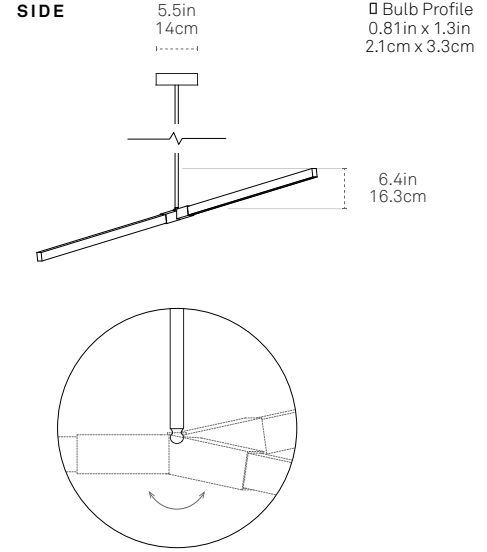

** Recommended for European orders

LIGHT OUTPUT

- Standard Brightness - 12V (Dimmable)
- High Brightness - 24V (Dimmable)

STEM LENGTH*

- 36" length of 3/8" rigid steel stem
- 72" length of 3/8" rigid steel stem
- 108" length of 3/8" rigid steel stem

* Drop stem can be cut to length on site, 36" is included; contact a sales representative for additional stem sizes.

CEILING

- Flat Ceiling
- Sloped Ceiling**

** Canopy Dimension : 12"(L) x 5.5"(W) x 1.5"(H)