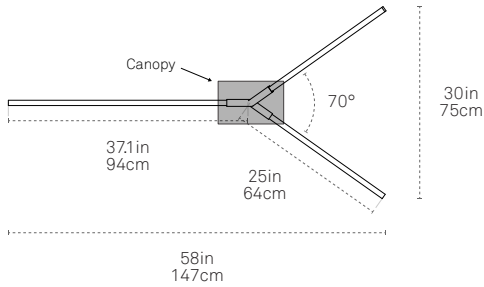

PLAN

All Bough fixtures feature a 0-15° adjustable ball swivel that allows fixtures to be configured in different angles.

SPECIFY PRODUCT OPTIONS:

MODEL

WOOD	METAL	COLOR TEMP	DRIVER	OUTPUT	STEM	CEILING
☐	☐	☐	☐	☐	☐	☐

DESIGN

© 2018

PATENTS

U.S. Patent #D860510

MATERIALS

LED, Sustainably Sourced or Reclaimed Wood, Steel

FEATURES

UL Damp Rated
Fully Dimmable
36-inch drop stem included
15-degree adjustable ball swivel

CERTIFICATIONS

ORIGIN OF MANUFACTURE

New York City, USA

FIXTURE WEIGHT

13 lbs / 5.9 kg

SHIPPING DIMENSIONS

Ships flat-packed in a box
38 in x 10 in x 10 in
14 lbs / 6.4 kg

LIGHT SPECIFICATION

Standard Brightness LEDs :
443 Lumens / 94 CRI (3000K) / 14W Power draw

High Brightness LEDs :

812 Lumens / 90 CRI (3000K) / 28W Power draw

WOOD*

- Maple ☐
- American Walnut ☐
- Clear White Oak ☐
- Ebonized Oak ☐
- Heart Pine (Reclaimed)** ☐
- Water Tower Redwood (Reclaimed)** ☐

* Custom options available upon approval.

** Our reclaimed woods exhibit variations in tone and grain.

METAL*

STANDARD FINISH

- White ☐
- Slate Grey ☐
- Matte Black ☐

PREMIUM I FINISH

- Blackened ☐
- Brushed Nickel ☐
- Brushed Brass ☐

PREMIUM II FINISH

- Polished Nickel ☐
- Polished Brass ☐

* Custom options available upon approval.

COLOR TEMP

- 2400K ☐
- 2700K ☐
- 3000K (Standard) ☐
- 3500K ☐
- 4000K ☐

DRIVER & DIMMING OPTIONS

- 120V (Phase dimming 2-wire) ☐
- 120V-277V (Lutron Ecosystem 3-wire+G 1% dim) ☐
- 120V-277V (Universal dimming including 0-10V)** ☐

** Recommended for European orders

LIGHT OUTPUT

- Standard Brightness - 12V (Dimmable) ☐
- High Brightness - 24V (Dimmable) ☐

STEM LENGTH*

- 36" length of 3/8" rigid steel stem ☐
- 72" length of 3/8" rigid steel stem ☐
- 108" length of 3/8" rigid steel stem ☐

* Drop stem can be cut to length on site, 36" is included; contact a sales representative for additional stem sizes.

CEILING

- Flat Ceiling ☐
- Sloped Ceiling** ☐

** Canopy Dimension : 12"(L) x 5.5"(W) x 1.5"(H)