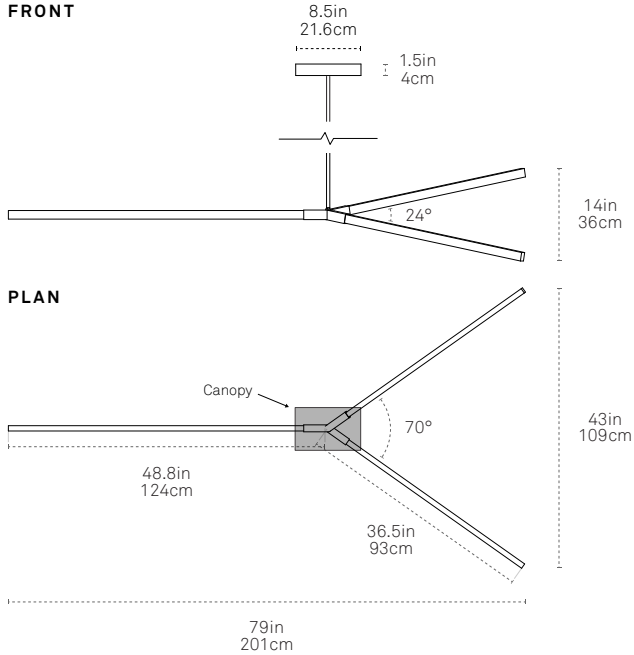

** Recommended for European orders

LIGHT OUTPUT

- Standard Brightness - 12V (Dimmable)
- High Brightness - 24V (Dimmable)

STEM LENGTH*

- 36" length of 3/8" rigid steel stem
- 72" length of 3/8" rigid steel stem
- 108" length of 3/8" rigid steel stem

* Drop stem can be cut to length on site, 36" is included; contact a sales representative for additional stem sizes.

CEILING

- Flat Ceiling
- Sloped Ceiling**

** Canopy Dimension : 12"(L) x 5.5"(W) x 1.5"(H)