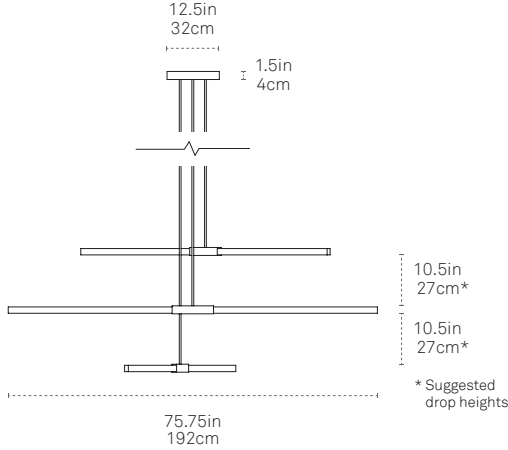

## ALL SIZES SPEC SHEET

**FRONT**

The Multiple Pendant assumes 3 pendants of the same size on a shared canopy. Alternate sizes and combinations are available upon request.

**PLAN**

□ Bulb Profile  
0.81in x 1.3in  
2.1cm x 3.3cm

\*\* Recommended for European orders

**LIGHT OUTPUT**

- Standard Brightness - 12V (Dimmable)
- High Brightness - 24V (Dimmable)

**STEM LENGTH\***

- 36" length of 3/8" rigid steel stem
- 72" length of 3/8" rigid steel stem
- 108" length of 3/8" rigid steel stem

\* Drop stem can be cut to length on site. 36" is included; contact a sales representative for additional stem sizes.

**CEILING**

- Flat Ceiling
- Sloped Ceiling\*\*

\*\* Canopy Dimension : 12"(L) x 5.5"(W) x 1.5"(H)

**FRONT**

The Multiple Pendant assumes 3 pendants of the same size on a shared canopy. Alternate sizes and combinations are available upon request.

**PLAN**

□ Bulb Profile  
0.81in x 1.3in  
2.1cm x 3.3cm