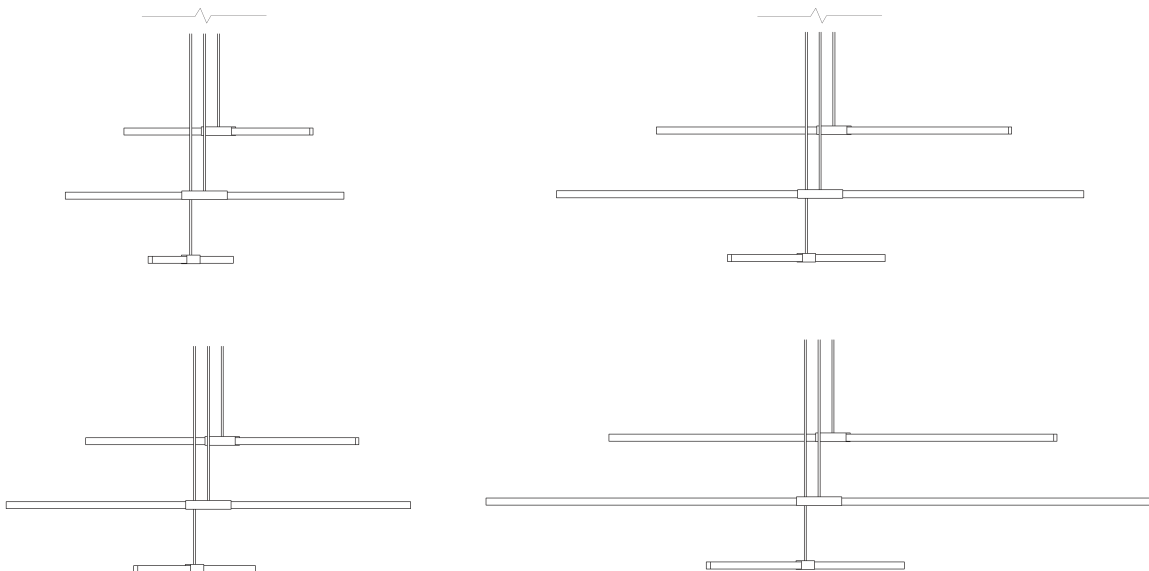

## ALL SIZES SPEC SHEET

**FRONT**

The Multiple Pendant assumes 3 pendants of the same size on a shared canopy. Alternate sizes and combinations are available upon request.

**PLAN**

□ Bulb Profile  
0.81in x 1.3in  
2.1cm x 3.3cm