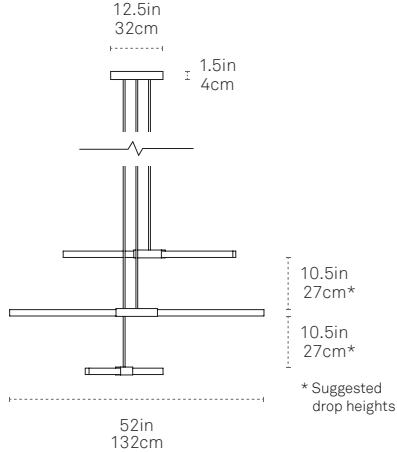

## ALL SIZES SPEC SHEET

**FRONT**

The Multiple Pendant assumes 3 pendants of the same size on a shared canopy. Alternate sizes and combinations are available upon request.

**PLAN**

□ Bulb Profile  
0.81in x 1.3in  
2.1cm x 3.3cm

\*\* Recommended for European orders

**LIGHT OUTPUT**

- Standard Brightness - 12V (Dimmable)
- High Brightness - 24V (Dimmable)

**STEM LENGTH\***

- 36" length of 3/8" rigid steel stem
- 72" length of 3/8" rigid steel stem
- 108" length of 3/8" rigid steel stem

\* Drop stem can be cut to length on site. 36" is included; contact a sales representative for additional stem sizes.

**CEILING**

- Flat Ceiling
- Sloped Ceiling\*\*

\*\* Canopy Dimension : 12"(L) x 5.5"(W) x 1.5"(H)

**FRONT**

The Multiple Pendant assumes 3 pendants of the same size on a shared canopy. Alternate sizes and combinations are available upon request.

**PLAN**

□ Bulb Profile  
0.81in x 1.3in  
2.1cm x 3.3cm