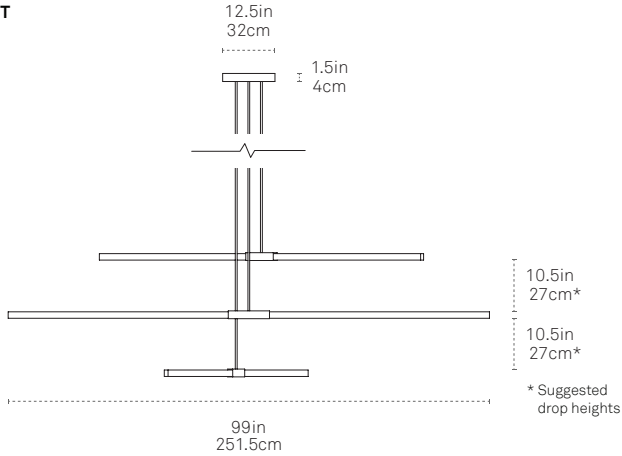

\*\* Recommended for European orders

**LIGHT OUTPUT**

- Standard Brightness - 12V (Dimmable)
- High Brightness - 24V (Dimmable)

**STEM LENGTH\***

- 36" length of 3/8" rigid steel stem
- 72" length of 3/8" rigid steel stem
- 108" length of 3/8" rigid steel stem

\* Drop stem can be cut to length on site. 36" is included; contact a sales representative for additional stem sizes.

**CEILING**

- Flat Ceiling
- Sloped Ceiling\*\*

\*\* Canopy Dimension : 12"(L) x 5.5"(W) x 1.5"(H)

**FRONT**

The Multiple Pendant assumes 3 pendants of the same size on a shared canopy. Alternate sizes and combinations are available upon request.

**PLAN**

□ Bulb Profile  
0.81in x 1.3in  
2.1cm x 3.3cm