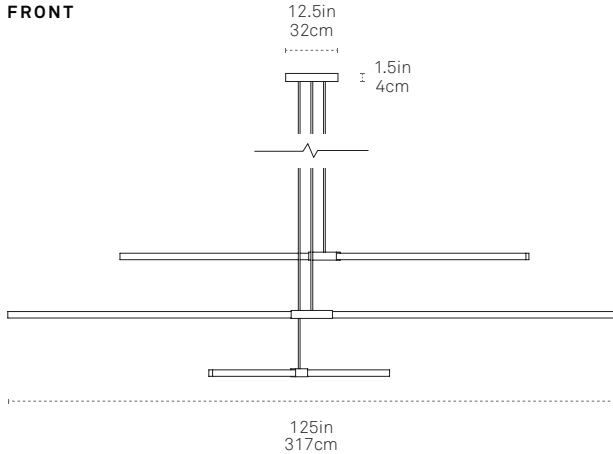

FRONT

PLAN

□ Bulb Profile
0.81in x 1.3in
2.1cm x 3.3cm

The Multiple Pendant assumes 3 pendants of the same size on a shared canopy. Alternate sizes and combinations are available upon request.

Individual pendants can rotate 360°

SPECIFY PRODUCT OPTIONS:

MODEL

MULTI-PEND-10FT

WOOD	METAL	COLOR TEMP	DRIVER	OUTPUT	STEM	CEILING
☐	☐	☐	☐	☐	☐	☐

DESIGN

© 2014

MATERIALS

LED, Sustainably Sourced or Reclaimed Wood, Steel

FEATURES

UL Damp Rated
Fully Dimmable
Bulb direction reversible
Multiple pendants on shared canopy
3 x 36-inch drop stems included

CERTIFICATIONS

ORIGIN OF MANUFACTURE

New York City, USA

FIXTURE WEIGHT

31 lbs / 14 kg

SHIPPING DIMENSIONS

Ships flat-packed in two corrugated cardboard boxes.
68 in x 7 in x 11 in, 15 in x 15 in x 5 in
33 lbs / 15 kg

LIGHT SPECIFICATION

Standard Brightness LEDs :
2,055 Lumens / 94 CRI (3000K) /
66W Power draw

High Brightness LEDs :
3,768 Lumens / 90 CRI (3000K) /
131W Power draw

WOOD*

- Maple ☐
- American Walnut ☐
- Clear White Oak ☐
- Ebonized Oak ☐
- Heart Pine (Reclaimed)** ☐
- Water Tower Redwood (Reclaimed)** ☐

* Custom options available upon approval.

** Our reclaimed woods exhibit variations in tone and grain.

METAL*

STANDARD FINISH

- White ☐
- Slate Grey ☐
- Matte Black ☐

PREMIUM I FINISH

- Blackened ☐
- Brushed Nickel ☐
- Brushed Brass ☐

PREMIUM II FINISH

- Polished Nickel ☐
- Polished Brass ☐

* Custom options available upon approval.

COLOR TEMP

- 2400K ☐
- 2700K ☐
- 3000K (Standard) ☐
- 3500K ☐
- 4000K ☐

DRIVER & DIMMING OPTIONS

- 120V (Phase dimming 2-wire) ☐
- 120V-277V (Lutron Ecosystem 3-wire+G 1% dim.) ☐
- 120V-277V (Universal dimming including 0-10V)** ☐

** Recommended for European orders

LIGHT OUTPUT

- Standard Brightness - 12V (Dimmable) ☐
- High Brightness - 24V (Dimmable) ☐

STEM LENGTH*

- 36" length of 3/8" rigid steel stem ☐
- 72" length of 3/8" rigid steel stem ☐
- 108" length of 3/8" rigid steel stem ☐