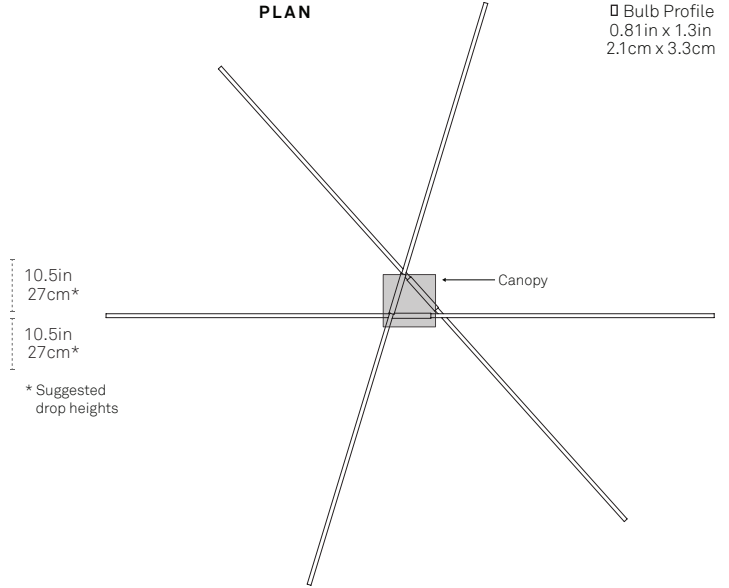

PLAN

□ Bulb Profile
0.81in x 1.3in
2.1cm x 3.3cm

The Multiple Pendant assumes 3 pendants of the same size on a shared canopy. Alternate sizes and combinations are available upon request.

Individual pendants can rotate 360°

SPECIFY PRODUCT OPTIONS:

MODEL

MULTI-PEND-10FT

WOOD	METAL	COLOR TEMP	DRIVER	OUTPUT	STEM	CEILING
☐	☐	☐	☐	☐	☐	☐

DESIGN

© 2014

MATERIALS

LED, Sustainably Sourced or Reclaimed Wood, Steel

FEATURES

UL Damp Rated
Fully Dimmable
Bulb direction reversible
Multiple pendants on shared canopy
3 x 36-inch drop stems included

CERTIFICATIONS

ORIGIN OF MANUFACTURE

New York City, USA

FIXTURE WEIGHT

31 lbs / 14 kg

SHIPPING DIMENSIONS

Ships flat-packed in two corrugated cardboard boxes.
68 in x 7 in x 11 in, 15 in x 15 in x 5 in
33 lbs / 15 kg

LIGHT SPECIFICATION

Standard Brightness LEDs :
2,055 Lumens / 94 CRI (3000K) /
66W Power draw

High Brightness LEDs :
3,768 Lumens / 90 CRI (3000K) /
131W Power draw

WOOD*

- Maple ☐
- American Walnut ☐
- Clear White Oak ☐
- Ebonized Oak ☐
- Heart Pine (Reclaimed)** ☐
- Water Tower Redwood (Reclaimed)** ☐

* Custom options available upon approval.

** Our reclaimed woods exhibit variations in tone and grain.

METAL*

STANDARD FINISH

- White ☐
- Slate Grey ☐
- Matte Black ☐

PREMIUM I FINISH

- Blackened ☐
- Brushed Nickel ☐
- Brushed Brass ☐

PREMIUM II FINISH

- Polished Nickel ☐
- Polished Brass ☐

* Custom options available upon approval.

COLOR TEMP

- 2400K ☐
- 2700K ☐
- 3000K (Standard) ☐
- 3500K ☐
- 4000K ☐

DRIVER & DIMMING OPTIONS

- 120V (Phase dimming 2-wire) ☐
- 120V-277V (Lutron Ecosystem 3-wire+G 1% dim.) ☐
- 120V-277V (Universal dimming including 0-10V)** ☐

** Recommended for European orders

LIGHT OUTPUT

- Standard Brightness - 12V (Dimmable) ☐
- High Brightness - 24V (Dimmable) ☐

STEM LENGTH*

- 36" length of 3/8" rigid steel stem ☐
- 72" length of 3/8" rigid steel stem ☐
- 108" length of 3/8" rigid steel stem ☐

* Drop stem can be cut to length on site. 36" is included; contact a sales representative for additional stem sizes.

CEILING

- Flat Ceiling ☐
- Sloped Ceiling** ☐

** Canopy Dimension : 12"(L) x 5.5"(W) x 1.5"(H)