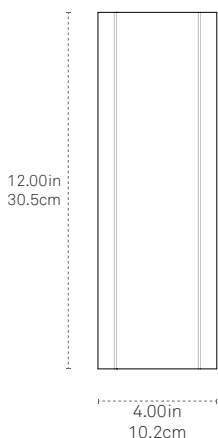

PILLAR SCONCE

ALL

B

C

FRONT

SIDE

BOTTOM

SPECIFY PRODUCT OPTIONS:

FEATURES

Damp Rated, PVC-Free
Dim-to-warm

CERTIFICATIONS

ORIGIN OF MANUFACTURE

New York City, USA

FIXTURE WEIGHT

4 lbs / 1.8 kg

SHIPPING DIMENSIONS

Ships in a cardboard box.
Dimensions and weight
TBD based on order quantity.

LIGHT SPECIFICATION

120V line voltage connection.
(No Driver)
LED bulb
440 Lumens
8W

WOOD

Clear White Oak

C W

White (salvaged NYC pin oak*)

6.5 lbs / 3 kg

SHIPPING DIMENSIONS

Ships in a cardboard box.
 Dimensions and weight
 TBD based on order
 quantity.

LIGHT SPECIFICATION

120V line voltage connection.
 (No Driver)
 LED bulb
 440 Lumens
 8W

WOOD