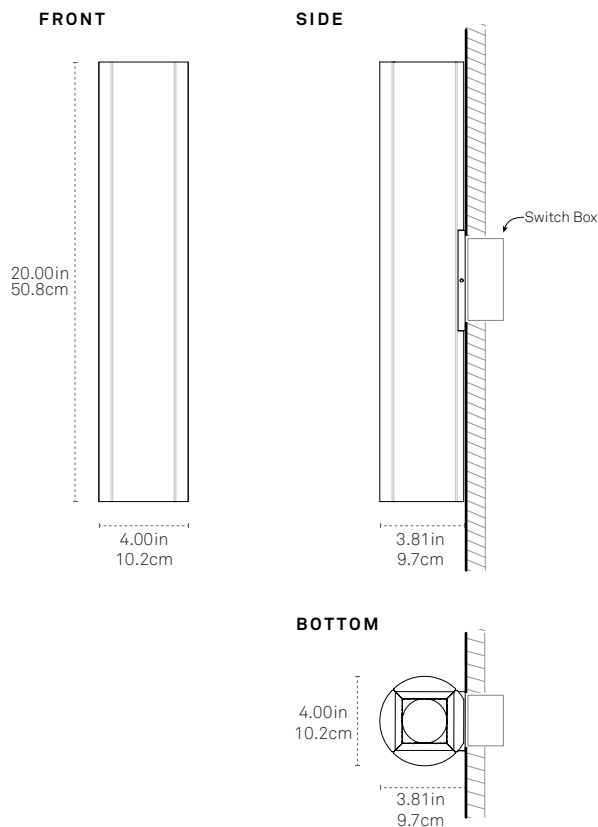

SPECIFY PRODUCT OPTIONS:

MODEL

PILLAR - SCONCE - C - XX - XXX

WOOD

BULB

DESIGN

© 2024

MATERIALS

LED, Sustainably Sourced and/or Reclaimed Wood, Polished Aluminum

FEATURES

Damp Rated, PVC-Free
Dim-to-warm

CERTIFICATIONS

ORIGIN OF MANUFACTURE

New York City, USA

FIXTURE WEIGHT

6.5 lbs / 3 kg

SHIPPING DIMENSIONS

Ships in a cardboard box.
Dimensions and weight
TBD based on order
quantity.

LIGHT SPECIFICATION

120V line voltage connection.
(No Driver)
LED bulb
440 Lumens
8W

WOOD

Clear White Oak

C W

White (salvaged NYC pin oak*)

W W

Black (salvaged NYC pin oak*)

B W

Custom

C U

*CW and WW selections come with white metal wall mount.
BW selections comes with black metal wall mount.

BULB

Tala Sphere I E-12
Dim-to-Warm 2000k-2800k

D 2 W