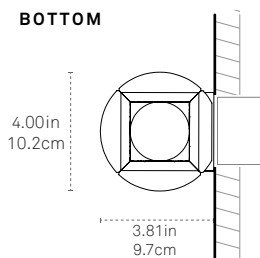

PILLAR SCONCE

ALL

B

C

FRONT

SIDE

BOTTOM

SPECIFY PRODUCT OPTIONS:

FEATURES

Damp Rated, PVC-Free
Dim-to-warm

CERTIFICATIONS

ORIGIN OF MANUFACTURE

New York City, USA

FIXTURE WEIGHT

4 lbs / 1.8 kg

SHIPPING DIMENSIONS

Ships in a cardboard box.
Dimensions and weight
TBD based on order quantity.

LIGHT SPECIFICATION

120V line voltage connection.
(No Driver)
LED bulb
440 Lumens
8W

WOOD

Clear White Oak

C W

White (salvaged NYC pin oak*)

6.5 lbs / 3 kg

SHIPPING DIMENSIONS

Ships in a cardboard box.
 Dimensions and weight
 TBD based on order
 quantity.

LIGHT SPECIFICATION

120V line voltage connection.
 (No Driver)
 LED bulb
 440 Lumens
 8W

WOOD