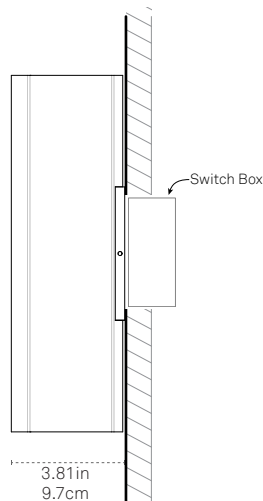

PILLAR SCONCE

ALL

B

C

FRONT

SIDE

BOTTOM

SPECIFY PRODUCT OPTIONS:

Ships in a cardboard box.
Dimensions and weight
TBD based on order quantity.

LIGHT SPECIFICATION

120V line voltage connection.
(No Driver)
LED bulb
440 Lumens
8W

WOOD

Clear White Oak

C W

White (salvaged NYC pin oak*)

6.5 lbs / 3 kg

SHIPPING DIMENSIONS

Ships in a cardboard box.
 Dimensions and weight
 TBD based on order
 quantity.

LIGHT SPECIFICATION

120V line voltage connection.
 (No Driver)
 LED bulb
 440 Lumens
 8W

WOOD