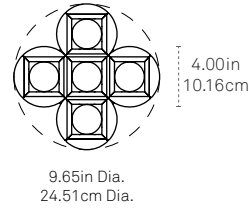

FRONT

PLAN

LED E12 Porcelain Bulb included

*Canopy features a 0-35° adjustable ball swivel that allows fixture to hang-straight on angled ceilings

SPECIFY PRODUCT OPTIONS:

MODEL

C - CROSS - A3xA3 - XX - XXX - XXX - XXX

New York City, USA

FIXTURE WEIGHT

11.2 lbs / 5.1 kg

SHIPPING DIMENSIONS

Ships in a reinforced corrugated cardboard box. Dimensions and weight TBD based on order quantity.

LIGHT SPECIFICATION

120V line voltage connection.
(No Driver)
LED bulb
1100 Lumens
Dim-to-warm 2000k-2800k
19W

S	W	H
S	M	B
S	B	B
S	B	N

*Selection designates canopy and stem finish. The metal plate behind the bulb comes in polished aluminum.

BULB

- Tala Sphere I E-12
Dim-to-Warm 2000k-2800k

D	2	W
---	---	---

DROP LENGTH*

- 36"

0	3	6
---	---	---
- 72"

0	7	2
---	---	---
- 108"

1	0	8
---	---	---

*Drop stem can be cut to length on site. 36" is included; contact a sales representative for additional stem sizes.