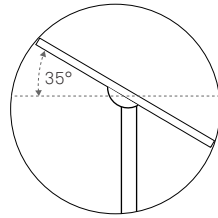

FRONT

PLAN

LED E12 Porcelain Bulb included

*Canopy features a 0-35° adjustable ball swivel that allows fixture to hang-straight on angled ceilings

SPECIFY PRODUCT OPTIONS:

MODEL

C - CROSS - A3xA3 - XX - XXX - XXX - XXX

New York City, USA

FIXTURE WEIGHT

11.2 lbs / 5.1 kg

SHIPPING DIMENSIONS

Ships in a reinforced corrugated cardboard box. Dimensions and weight TBD based on order quantity.

LIGHT SPECIFICATION

120V line voltage connection.
(No Driver)
LED bulb
1100 Lumens
Dim-to-warm 2000k-2800k
19W

S	W	H
S	M	B
S	B	B
S	B	N

*Selection designates canopy and stem finish. The metal plate behind the bulb comes in polished aluminum.

BULB

- Tala Sphere I E-12
Dim-to-Warm 2000k-2800k

D	2	W
---	---	---

DROP LENGTH*

- 36"

0	3	6
---	---	---
- 72"

0	7	2
---	---	---
- 108"

1	0	8
---	---	---

*Drop stem can be cut to length on site. 36" is included; contact a sales representative for additional stem sizes.