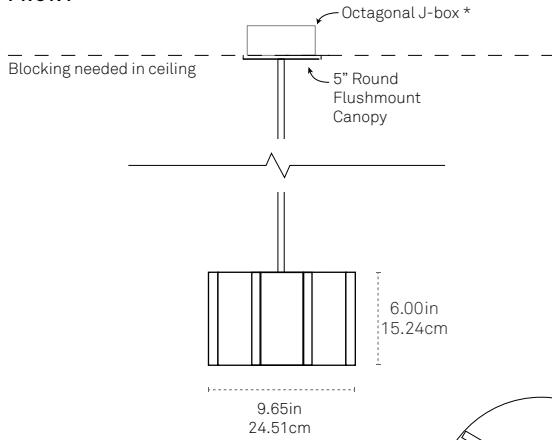

FRONT

PLAN

LED E12 Porcelain Bulb included

*Canopy features a 0-35° adjustable ball swivel that allows fixture to hang-straight on angled ceilings

SPECIFY PRODUCT OPTIONS:

MODEL

C - CROSS - A3xA3 - XX - XXX - XXX - XXX

New York City, USA

FIXTURE WEIGHT

11.2 lbs / 5.1 kg

SHIPPING DIMENSIONS

Ships in a reinforced corrugated cardboard box. Dimensions and weight TBD based on order quantity.

LIGHT SPECIFICATION

120V line voltage connection.
(No Driver)
LED bulb
1100 Lumens
Dim-to-warm 2000k-2800k
19W

S	W	H
S	M	B
S	B	B
S	B	N

*Selection designates canopy and stem finish. The metal plate behind the bulb comes in polished aluminum.

BULB

- Tala Sphere I E-12
Dim-to-Warm 2000k-2800k

D	2	W
---	---	---

DROP LENGTH*

- 36"

0	3	6
---	---	---
- 72"

0	7	2
---	---	---
- 108"

1	0	8
---	---	---

*Drop stem can be cut to length on site. 36" is included; contact a sales representative for additional stem sizes.