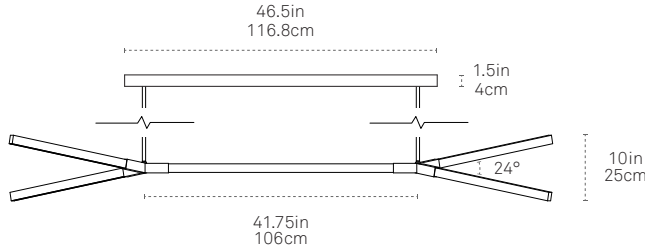

** Recommended for European orders

LIGHT OUTPUT

- Standard Brightness - 12V (Dimmable)
- High Brightness - 24V (Dimmable)

STEM LENGTH*

- 36" length of 3/8" rigid steel stem
- 72" length of 3/8" rigid steel stem
- 108" length of 3/8" rigid steel stem

* Drop stem can be cut to length on site. 36" is included; contact a sales representative for additional stem sizes.

CEILING

- Flat Ceiling

** Canopy Dimension : 12"(L) x 5.5"(W) x 1.5"(H)

FRONT

SIDE

PLAN

All Bough fixtures feature a 0-15° adjustable ball swivel that allows fixtures to be configured in different angles.