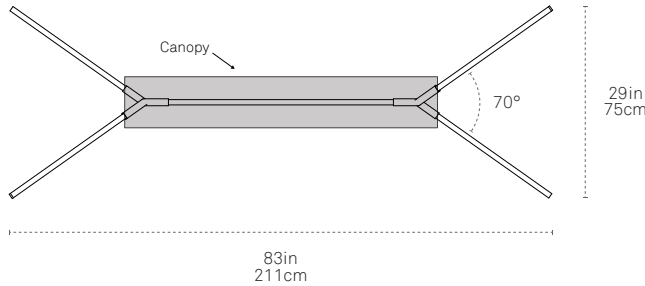

** Recommended for European orders

LIGHT OUTPUT

- Standard Brightness - 12V (Dimmable)
- High Brightness - 24V (Dimmable)

STEM LENGTH*

- 36" length of 3/8" rigid steel stem
- 72" length of 3/8" rigid steel stem
- 108" length of 3/8" rigid steel stem

* Drop stem can be cut to length on site. 36" is included; contact a sales representative for additional stem sizes.

CEILING

- Flat Ceiling

** Canopy Dimension : 12"(L) x 5.5"(W) x 1.5"(H)

FRONT

SIDE

PLAN

All Bough fixtures feature a 0-15° adjustable ball swivel that allows fixtures to be configured in different angles.