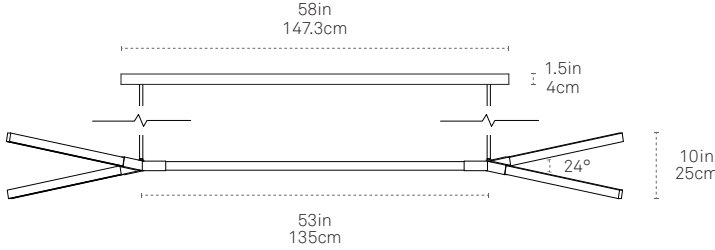

STEM LENGTH*

36" length of 3/8" rigid steel stem	<input type="checkbox"/>	<input type="checkbox"/>	<input type="checkbox"/>
72" length of 3/8" rigid steel stem	<input type="checkbox"/>	<input type="checkbox"/>	<input type="checkbox"/>
108" length of 3/8" rigid steel stem	<input type="checkbox"/>	<input type="checkbox"/>	<input type="checkbox"/>

* Drop stem can be cut to length on site. 36" is included; contact a sales representative for additional stem sizes.

CEILING

Flat Ceiling	<input type="checkbox"/>	<input type="checkbox"/>
--------------	--------------------------	--------------------------

** Canopy Dimension : 12"(L) x 5.5"(W) x 1.5"(H)

FRONT

SIDE

PLAN

All Bough fixtures feature a 0-15° adjustable ball swivel that allows fixtures to be configured in different angles.

SPECIFY PRODUCT OPTIONS: