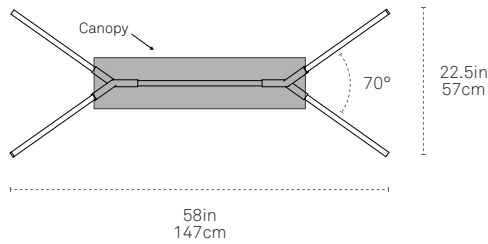

EBONIZED OAK + POLISHED BRASS

PRODUCT DOWNLOADS

DOUBLE BOUGH

ALL SIZES SPEC SHEET

FRONT

SIDE

PLAN

All Bough fixtures feature a 0-15° adjustable ball swivel that allows fixtures to be configured in different angles.

** Recommended for European orders

LIGHT OUTPUT

- Standard Brightness - 12V (Dimmable)
- High Brightness - 24V (Dimmable)

STEM LENGTH*

- 36" length of 3/8" rigid steel stem
- 72" length of 3/8" rigid steel stem
- 108" length of 3/8" rigid steel stem

* Drop stem can be cut to length on site. 36" is included; contact a sales representative for additional stem sizes.

CEILING

- Flat Ceiling

** Canopy Dimension : 12"(L) x 5.5"(W) x 1.5"(H)

FRONT

SIDE

PLAN

All Bough fixtures feature a 0-15° adjustable ball swivel that allows fixtures to be configured in different angles.