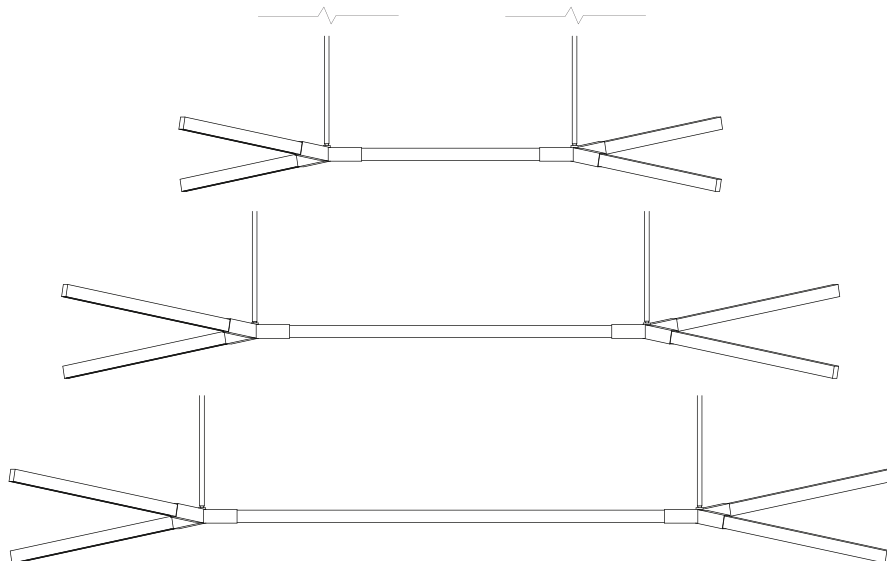

EBONIZED OAK + POLISHED BRASS

PRODUCT DOWNLOADS

DOUBLE BOUGH

ALL SIZES SPEC SHEET

FRONT

SIDE

PLAN

All Bough fixtures feature a 0-15° adjustable ball swivel that allows fixtures to be configured in different angles.