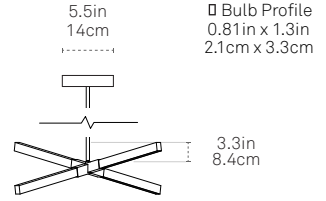

EBONIZED OAK + POLISHED BRASS

PRODUCT DOWNLOADS

DOUBLE BOUGH

ALL SIZES SPEC SHEET

FRONT

SIDE

PLAN

All Bough fixtures feature a 0-15° adjustable ball swivel that allows fixtures to be configured in different angles.

** Recommended for European orders

LIGHT OUTPUT

- Standard Brightness - 12V (Dimmable)
- High Brightness - 24V (Dimmable)

STEM LENGTH*

- 36" length of 3/8" rigid steel stem
- 72" length of 3/8" rigid steel stem
- 108" length of 3/8" rigid steel stem

* Drop stem can be cut to length on site. 36" is included; contact a sales representative for additional stem sizes.

CEILING

- Flat Ceiling

** Canopy Dimension : 12"(L) x 5.5"(W) x 1.5"(H)

FRONT

SIDE

PLAN

All Bough fixtures feature a 0-15° adjustable ball swivel that allows fixtures to be configured in different angles.