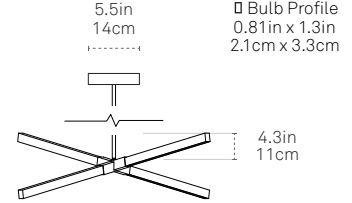

STEM LENGTH*

36" length of 3/8" rigid steel stem	<input type="checkbox"/>	<input type="checkbox"/>	<input type="checkbox"/>
72" length of 3/8" rigid steel stem	<input type="checkbox"/>	<input type="checkbox"/>	<input type="checkbox"/>
108" length of 3/8" rigid steel stem	<input type="checkbox"/>	<input type="checkbox"/>	<input type="checkbox"/>

* Drop stem can be cut to length on site. 36" is included; contact a sales representative for additional stem sizes.

CEILING

Flat Ceiling	<input type="checkbox"/>	<input type="checkbox"/>
--------------	--------------------------	--------------------------

** Canopy Dimension : 12"(L) x 5.5"(W) x 1.5"(H)

FRONT

SIDE

PLAN

All Bough fixtures feature a 0-15° adjustable ball swivel that allows fixtures to be configured in different angles.

SPECIFY PRODUCT OPTIONS: