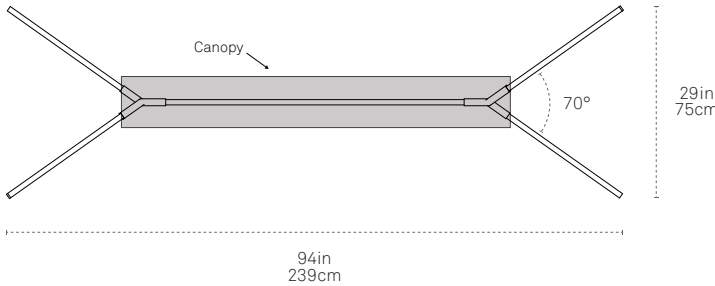

* Drop stem can be cut to length on site. 36" is included; contact a sales representative for additional stem sizes.

CEILING

Flat Ceiling	<input type="checkbox"/>	<input type="checkbox"/>
--------------	--------------------------	--------------------------

** Canopy Dimension : 12"(L) x 5.5"(W) x 1.5"(H)

FRONT

SIDE

PLAN

All Bough fixtures feature a 0-15° adjustable ball swivel that allows fixtures to be configured in different angles.

SPECIFY PRODUCT OPTIONS: