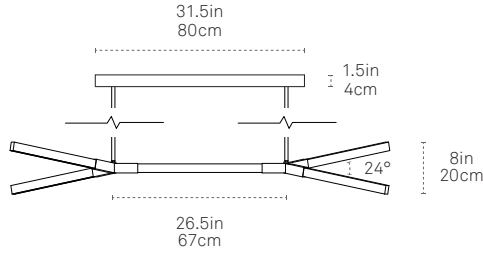

EBONIZED OAK + POLISHED BRASS

PRODUCT DOWNLOADS

DOUBLE BOUGH

ALL SIZES SPEC SHEET

FRONT

SIDE

PLAN

All Bough fixtures feature a 0-15° adjustable ball swivel that allows fixtures to be configured in different angles.

** Recommended for European orders

LIGHT OUTPUT

- Standard Brightness - 12V (Dimmable)
- High Brightness - 24V (Dimmable)

STEM LENGTH*

- 36" length of 3/8" rigid steel stem
- 72" length of 3/8" rigid steel stem
- 108" length of 3/8" rigid steel stem

* Drop stem can be cut to length on site. 36" is included; contact a sales representative for additional stem sizes.

CEILING

- Flat Ceiling

** Canopy Dimension : 12"(L) x 5.5"(W) x 1.5"(H)

FRONT

SIDE

PLAN

All Bough fixtures feature a 0-15° adjustable ball swivel that allows fixtures to be configured in different angles.

STEM LENGTH*

36" length of 3/8" rigid steel stem	<input type="checkbox"/>	<input type="checkbox"/>	<input type="checkbox"/>
72" length of 3/8" rigid steel stem	<input type="checkbox"/>	<input type="checkbox"/>	<input type="checkbox"/>
108" length of 3/8" rigid steel stem	<input type="checkbox"/>	<input type="checkbox"/>	<input type="checkbox"/>