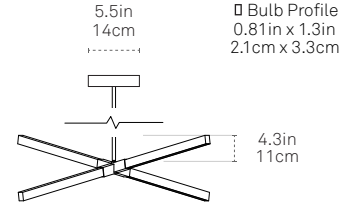

** Recommended for European orders

LIGHT OUTPUT

- Standard Brightness - 12V (Dimmable)
- High Brightness - 24V (Dimmable)

STEM LENGTH*

- 36" length of 3/8" rigid steel stem
- 72" length of 3/8" rigid steel stem
- 108" length of 3/8" rigid steel stem

* Drop stem can be cut to length on site. 36" is included; contact a sales representative for additional stem sizes.

CEILING

- Flat Ceiling

** Canopy Dimension : 12"(L) x 5.5"(W) x 1.5"(H)

FRONT

SIDE

PLAN

All Bough fixtures feature a 0-15° adjustable ball swivel that allows fixtures to be configured in different angles.