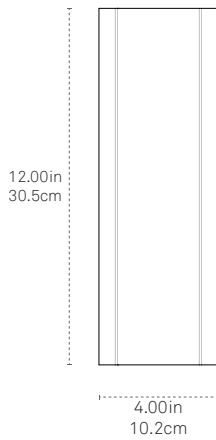

FRONT

SIDE

BOTTOM

SPECIFY PRODUCT OPTIONS:

MODEL

PILLAR - SCONCE - B - XX - XXX

WOOD

BULB

New York City, USA

FIXTURE WEIGHT

4 lbs / 1.8 kg

SHIPPING DIMENSIONS

Ships in a cardboard box.
Dimensions and weight
TBD based on order
quantity.

LIGHT SPECIFICATION

120V line voltage connection.
(No Driver)
LED bulb
440 Lumens
8W