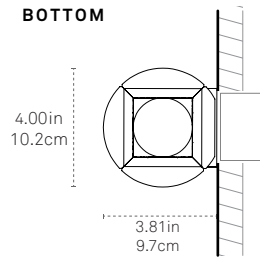

FRONT

SIDE

BOTTOM

SPECIFY PRODUCT OPTIONS:

MODEL

PILLAR - SCONCE - B - XX - XXX

WOOD

BULB

New York City, USA

FIXTURE WEIGHT

4 lbs / 1.8 kg

SHIPPING DIMENSIONS

Ships in a cardboard box.
Dimensions and weight
TBD based on order
quantity.

LIGHT SPECIFICATION

120V line voltage connection.
(No Driver)
LED bulb
440 Lumens
8W