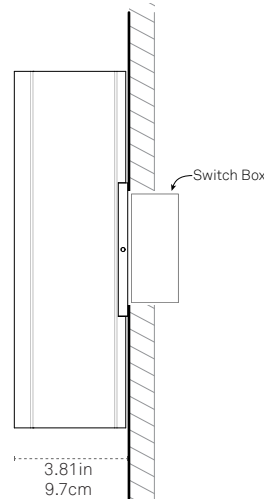

FRONT

SIDE

BOTTOM

SPECIFY PRODUCT OPTIONS:

MODEL

PILLAR - SCONCE - B - XX - XXX

WOOD

BULB

New York City, USA

FIXTURE WEIGHT

4 lbs / 1.8 kg

SHIPPING DIMENSIONS

Ships in a cardboard box.
Dimensions and weight
TBD based on order
quantity.

LIGHT SPECIFICATION

120V line voltage connection.
(No Driver)
LED bulb
440 Lumens
8W