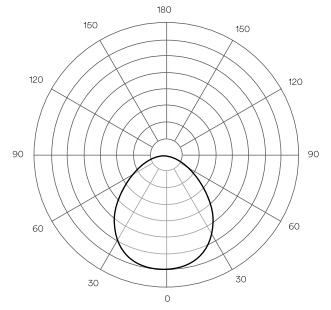

LINEAR LIGHTING BUILT FOR
THE CIRCULAR ECONOMY.
THE FIRST CONSUMER
PRODUCT MADE FROM
SALVAGED NYC TREES.

DIRECT ONLY

EXAMPLE

1 LIGHT DIRECTION

TL-DT Direct Only

Note, TREELINE fixtures are also available in indirect only and direct + indirect versions. See alternate spec sheets.