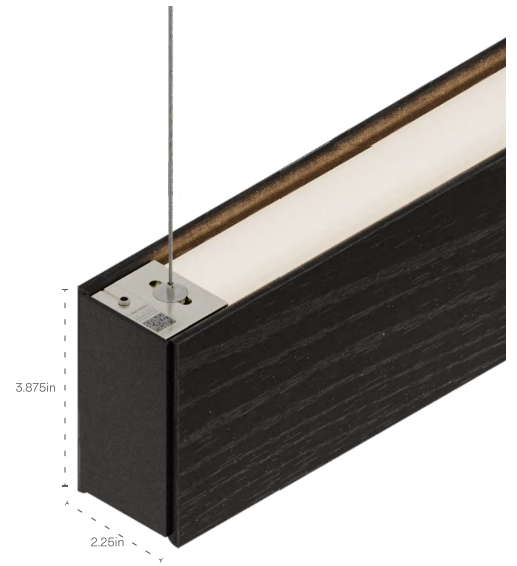

CANOPY + CORD

Specify Round or Square canopy shape and color.
 Custom options for canopy and cable gripper
 available upon request.

LENGTH

* Not drawn to scale. Shown with end suspension. Also available in center suspension.