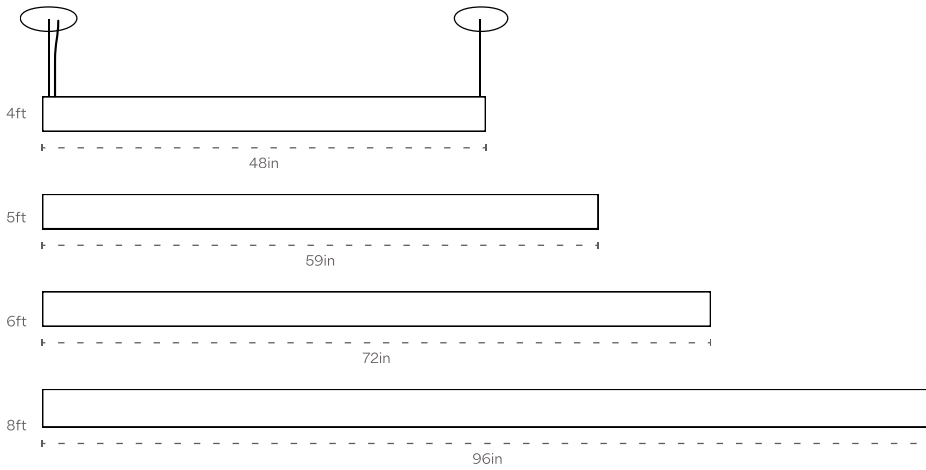

CANOPY + CORD

Specify Round or Square canopy shape and color.
 Custom options for canopy and cable gripper
 available upon request.

LENGTH

* Not drawn to scale. Shown with end suspension. Also available in center suspension.