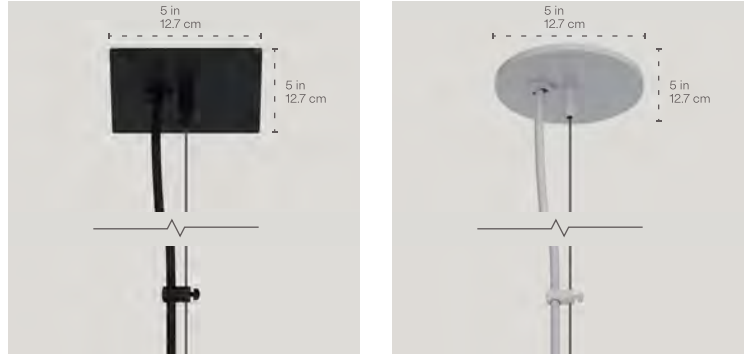

CANOPY + CORD

Specify Round or Square canopy shape and color.
 Custom options for canopy and cable gripper
 available upon request.

LENGTH

* Not drawn to scale. Shown with end suspension. Also available in center suspension.