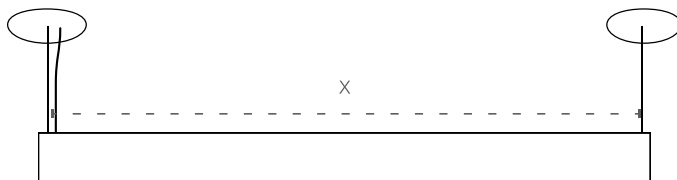

CANOPY + CORD

Specify Round or Square canopy shape and color.
 Custom options for canopy and cable gripper
 available upon request.

LENGTH

* Not drawn to scale. Shown with end suspension. Also available in center suspension.

MOUNTING + DROP LENGTH:

ME End Suspension
 4ft X=46" 5ft X=57"
 6ft X=70" 8ft X=94"

MC Center Suspension
 All X=12"

WIRELESS CONTROL

ATHENA WIRELESS NODE

TREELINE fixtures are compatible with Athena Wireless Node.
Combined control only.