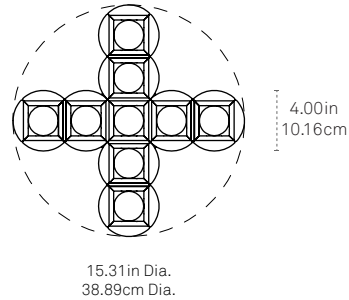

FRONT

PLAN

LED E12 Porcelain Bulb included

*Canopy features a 0-35° adjustable ball swivel that allows fixture to hang-straight on angled ceilings

SPECIFY PRODUCT OPTIONS:

MODEL

C - CROSS - A5xA5 - XX - XXX - XXX - XXX

New York City, USA

FIXTURE WEIGHT

17.6 lbs / 8.0 kg

SHIPPING DIMENSIONS

Ships in a reinforced corrugated cardboard box. Dimensions and weight TBD based on order quantity.

LIGHT SPECIFICATION

120V line voltage connection.
(No Driver)
LED bulb
1980 Lumens
Dim-to-warm 2000k-2800k
34.2W

*Selection designates canopy and stem finish. The metal plate behind the bulb comes in polished aluminum.

BULB

--	--	--

- C W
- W W
- B W
- C U

DROP

--	--	--

BULB

- Tala Sphere I E-12 Dim-to-Warm 2000k-2800k

DROP LENGTH*

- 36"

0	3	6
---	---	---
- 72"

0	7	2
---	---	---
- 108"

1	0	8
---	---	---

*Drop stem can be cut to length on site. 36" is included; contact a sales representative for additional stem sizes.