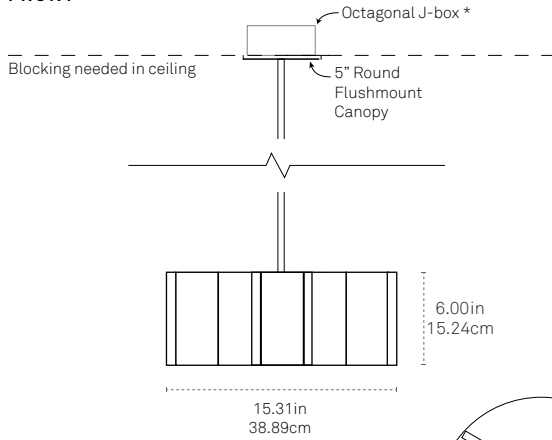

FRONT

PLAN

LED E12 Porcelain Bulb included

*Canopy features a 0-35° adjustable ball swivel that allows fixture to hang-straight on angled ceilings

SPECIFY PRODUCT OPTIONS:

MODEL

C - CROSS - A5xA5 - XX - XXX - XXX - XXX

New York City, USA

FIXTURE WEIGHT

17.6 lbs / 8.0 kg

SHIPPING DIMENSIONS

Ships in a reinforced corrugated cardboard box. Dimensions and weight TBD based on order quantity.

LIGHT SPECIFICATION

120V line voltage connection.
(No Driver)
LED bulb
1980 Lumens
Dim-to-warm 2000k-2800k
34.2W

*Selection designates canopy and stem finish. The metal plate behind the bulb comes in polished aluminum.

BULB

--	--	--

- C W
- W W
- B W
- C U

DROP

--	--	--

BULB

- Tala Sphere I E-12 Dim-to-Warm 2000k-2800k

DROP LENGTH*

- 36"

0	3	6
---	---	---
- 72"

0	7	2
---	---	---
- 108"

1	0	8
---	---	---

*Drop stem can be cut to length on site. 36" is included; contact a sales representative for additional stem sizes.