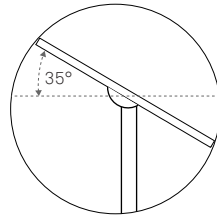

FRONT

PLAN

LED E12 Porcelain Bulb included

*Canopy features a 0-35° adjustable ball swivel that allows fixture to hang-straight on angled ceilings

SPECIFY PRODUCT OPTIONS:

MODEL

C - CROSS - A5xA5 - XX - XXX - XXX - XXX

New York City, USA

FIXTURE WEIGHT

17.6 lbs / 8.0 kg

SHIPPING DIMENSIONS

Ships in a reinforced corrugated cardboard box. Dimensions and weight TBD based on order quantity.

LIGHT SPECIFICATION

120V line voltage connection.
(No Driver)
LED bulb
1980 Lumens
Dim-to-warm 2000k-2800k
34.2W

*Selection designates canopy and stem finish. The metal plate behind the bulb comes in polished aluminum.

BULB

--	--	--

- C W
- W W
- B W
- C U

DROP

--	--	--

BULB

- Tala Sphere I E-12 Dim-to-Warm 2000k-2800k

DROP LENGTH*

- 36"

0	3	6
---	---	---
- 72"

0	7	2
---	---	---
- 108"

1	0	8
---	---	---

*Drop stem can be cut to length on site. 36" is included; contact a sales representative for additional stem sizes.