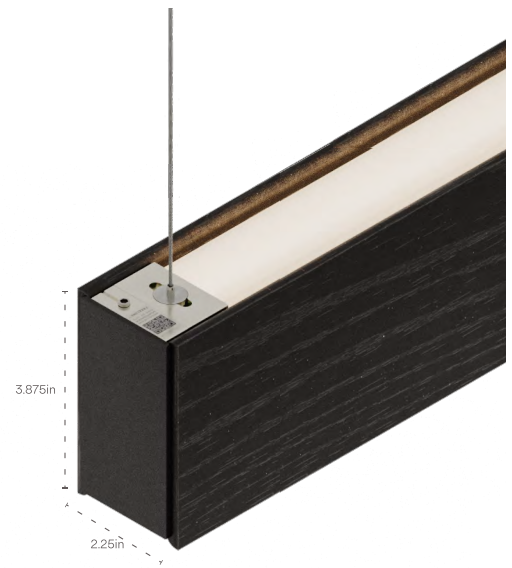

CANOPY + CORD

Specify Round or Square canopy shape and color.
Custom options for canopy and cable gripper available upon request.

LENGTH

* Not drawn to scale. Shown with end suspension. Also available in center suspension.