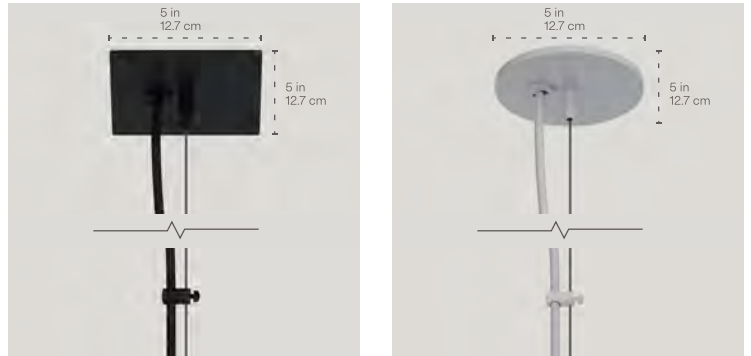

CANOPY + CORD

Specify Round or Square canopy shape and color.
Custom options for canopy and cable gripper available upon request.

LENGTH

* Not drawn to scale. Shown with end suspension. Also available in center suspension.