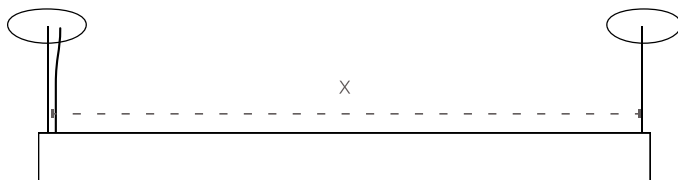

CANOPY + CORD

Specify Round or Square canopy shape and color.
Custom options for canopy and cable gripper available upon request.

LENGTH

* Not drawn to scale. Shown with end suspension. Also available in center suspension.

MOUNTING + DROP LENGTH:

ME End Suspension
4ft X=46" 5ft X=57"
6ft X=70" 8ft X=94"

MC Center Suspension
All X=12"

WIRELESS CONTROL

ATHENA WIRELESS NODE

TREELINE fixtures are compatible with Athena Wireless Node.