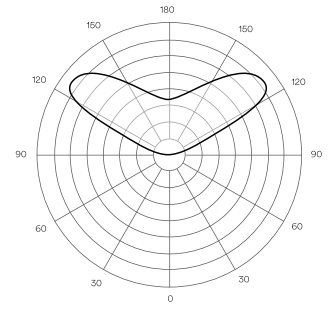

LINEAR LIGHTING BUILT FOR
THE CIRCULAR ECONOMY.
THE FIRST CONSUMER
PRODUCT MADE FROM
SALVAGED NYC TREES.

INDIRECT ONLY

EXAMPLE

1 LIGHT DIRECTION

TL-IN Indirect Only

Note, TREELINE fixtures are also available in direct only and direct + indirect versions. See alternate spec sheets.