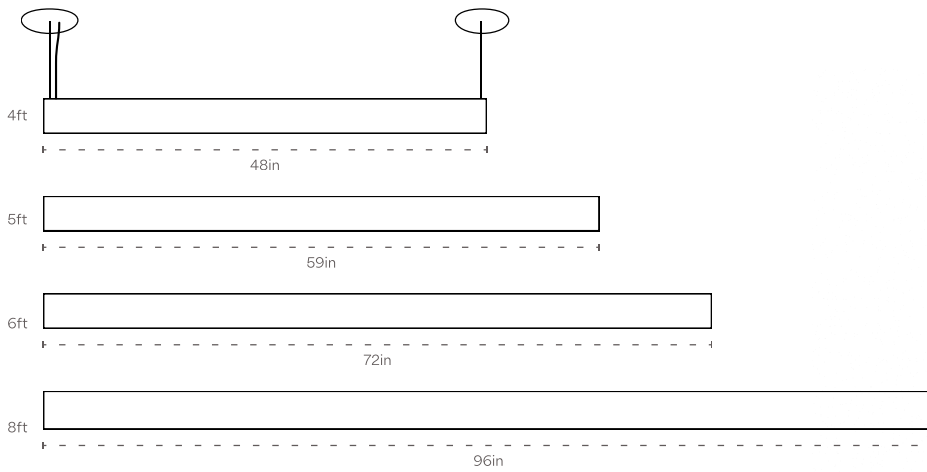

CANOPY + CORD

Specify Round or Square canopy shape and color.
Custom options for canopy and cable gripper available upon request.

LENGTH

* Not drawn to scale. Shown with end suspension. Also available in center suspension.