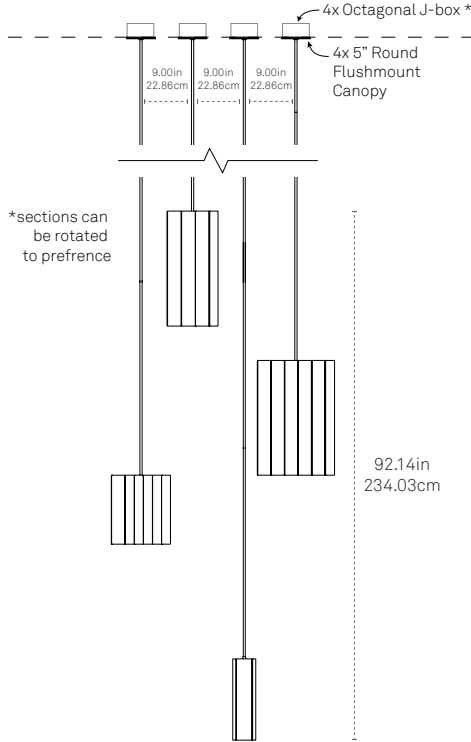

72"

0 7 2

108"

1 0 8

144"

1 4 4

*Drop stem can be cut to length on site. 8x36" stems included; contact a sales representative for additional stem sizes.

SUSPENSION*

*Selection designates canopy and stem finish. The metal plate behind the bulb comes in polished aluminum.

FRONT

SIDE

PLAN

SPECIFY PRODUCT OPTIONS:

MODEL

C-CSCD-3 - XX - XXX - XXX - XXX

WOOD

FIXTURE WEIGHT

64.2lbs / 29.1kg

SHIPPING DIMENSIONS

Ships in a reinforced corrugated cardboard box. Dimensions and weight TBD based on order quantity.

LIGHT SPECIFICATION

120V line voltage connection.
(No Driver)
LED bulb
5280 Lumens
Dim-to-warm 2000k-2800k
92W

*Drop stem can be cut to length on site. 9x36" stems included; contact a sales representative for additional stem sizes.