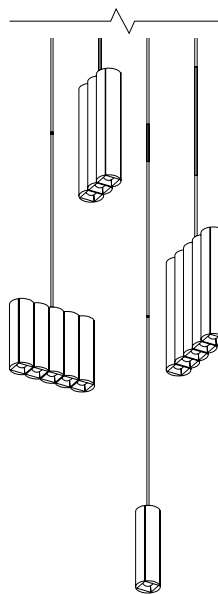

COLONNADE CASCADE

ALL

CASCADE 1

CASCADE 2

CASCADE 3

SPECIFY PRODUCT OPTIONS:

MODEL

C-CSCD-1 - XX - XXX - XXX - XXX

Brushed Brass

S B B

Brushed Nickel

S B N

*Selection designates canopy and stem finish. The metal plate behind the bulb comes in polished aluminum.

FRONT

SIDE

PLAN

*Selection designates canopy and stem finish. The metal plate behind the bulb comes in polished aluminum.

FRONT

SIDE

PLAN

SPECIFY PRODUCT OPTIONS:

MODEL

C-CSCD-3 - XX - XXX - XXX - XXX

WOOD

WOOD

- Clear White Oak
- White (salvaged NYC pin oak*)
- Black (salvaged NYC pin oak*)
- Custom

C	W
W	W
B	W
C	U

SUSPENSION*

- White
- Matte Black
- Brushed Brass
- Brushed Nickel

S	W	H
S	M	B
S	B	B
S	B	N

*Selection designates canopy and stem finish. The metal plate behind the bulb comes in polished aluminum.