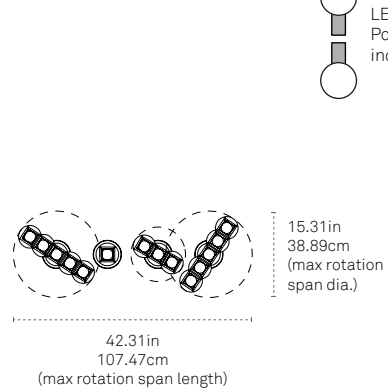

72"

0 7 2

108"

1 0 8

144"

1 4 4

*Drop stem can be cut to length on site. 8x36" stems included; contact a sales representative for additional stem sizes.

SUSPENSION*

*Selection designates canopy and stem finish. The metal plate behind the bulb comes in polished aluminum.

FRONT

SIDE

PLAN

SPECIFY PRODUCT OPTIONS:

MODEL

C-CSCD-3 - XX - XXX - XXX - XXX

WOOD

--	--

SUSPENSION

--	--	--

BULB

--	--	--

DROP

--	--	--

DESIGN

*Drop stem can be cut to length on site. 9x36" stems included; contact a sales representative for additional stem sizes.