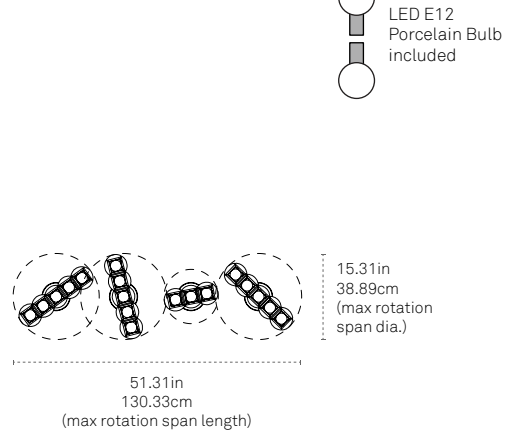

144"

1 4 4

*Drop stem can be cut to length on site. 6x36" stems included; contact a sales representative for additional stem sizes.

SUSPENSION*

White

S W H

Matte Black

S M B

Brushed Brass

S B B

Brushed Nickel

S B N

*Selection designates canopy and stem finish. The metal plate behind the bulb comes in polished aluminum.

FRONT

SIDE

PLAN

*Drop stem can be cut to length on site. 9x36" stems included; contact a sales representative for additional stem sizes.