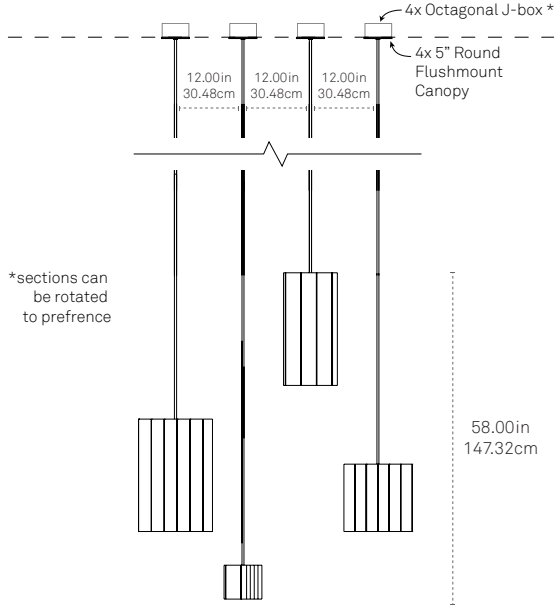

144"

1 4 4

*Drop stem can be cut to length on site. 6x36" stems included; contact a sales representative for additional stem sizes.

SUSPENSION*

White

S W H

Matte Black

S M B

Brushed Brass

S B B

Brushed Nickel

S B N

*Selection designates canopy and stem finish. The metal plate behind the bulb comes in polished aluminum.

FRONT

SIDE

PLAN