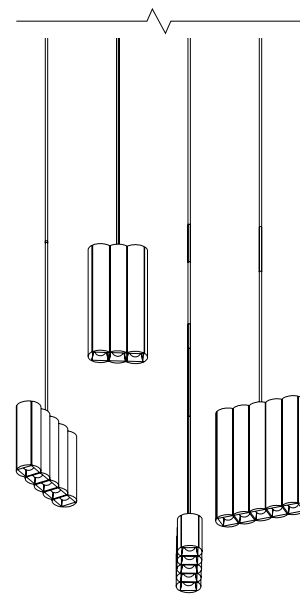

COLONNADE CASCADE

ALL

CASCADE 1

CASCADE 2

CASCADE 3

SPECIFY PRODUCT OPTIONS:

MODEL

C-CSCD-1 - XX - XXX - XXX - XXX

FEATURES

Damp Rated, PVC-Free
Dim-to-warm

CERTIFICATIONS

ORIGIN OF MANUFACTURE

New York City, USA

FIXTURE WEIGHT

30.6lbs / 13.88kg

SHIPPING DIMENSIONS

144"

1 4 4

*Drop stem can be cut to length on site. 6x36" stems included; contact a sales representative for additional stem sizes.

SUSPENSION*

White

S W H

Matte Black

S M B

*Selection designates canopy and stem finish. The metal plate behind the bulb comes in polished aluminum.

FRONT

SIDE

PLAN

SPECIFY PRODUCT OPTIONS:

MODEL

C-CSCD-3 - XX - XXX - XXX - XXX

WOOD