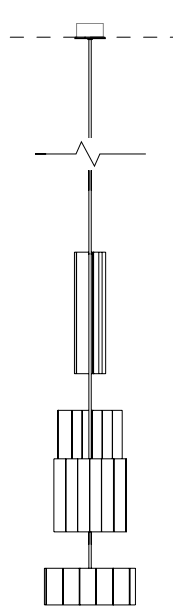

144"

1 4 4

*Drop stem can be cut to length on site. 6x36" stems included; contact a sales representative for additional stem sizes.

SUSPENSION*

White

S W H

Matte Black

S M B

Brushed Brass

S B B

Brushed Nickel

S B N

*Selection designates canopy and stem finish. The metal plate behind the bulb comes in polished aluminum.

FRONT

SIDE

PLAN

SPECIFY PRODUCT OPTIONS:

MODEL

C-CSCD-2 - XX - XXX - XXX - XXX

WOOD

□ □ □ □

SUSPENSION

□ □ □ □ □ □

BULB

*Selection designates canopy and stem finish. The metal plate behind the bulb comes in polished aluminum.

FRONT

SIDE

PLAN

SPECIFY PRODUCT OPTIONS:

MODEL

C-CSCD-3 - XX - XXX - XXX - XXX

WOOD