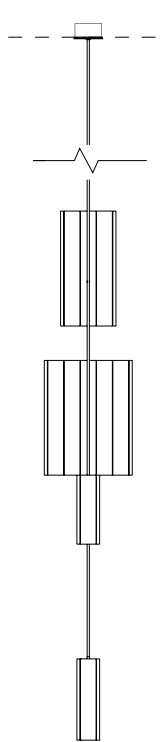

COLONNADE CASCADE

ALL

CASCADE 1

CASCADE 2

CASCADE 3

SPECIFY PRODUCT OPTIONS:

MODEL

C-CSCD-1 - XX - XXX - XXX - XXX

144"

1 4 4

*Drop stem can be cut to length on site. 6x36" stems included; contact a sales representative for additional stem sizes.

SUSPENSION*

White

S W H

Matte Black

S M B

Brushed Brass

S B B

Brushed Nickel

S B N

*Selection designates canopy and stem finish. The metal plate behind the bulb comes in polished aluminum.

FRONT

SIDE

PLAN

*Selection designates canopy and stem finish. The metal plate behind the bulb comes in polished aluminum.

FRONT

SIDE

PLAN

SPECIFY PRODUCT OPTIONS:

MODEL

C-CSCD-3 - XX - XXX - XXX - XXX

WOOD