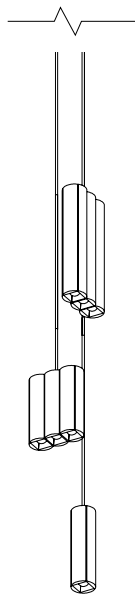

COLONNADE CASCADE

ALL

CASCADE 1

CASCADE 2

CASCADE 3

SPECIFY PRODUCT OPTIONS:

MODEL

C-CSCD-1 - XX - XXX - XXX - XXX

WOOD

SUSPENSION

BULB

DROP

DESIGN

© 2024

MATERIALS

LED, Sustainably Sourced and/or Reclaimed Wood, Polished Aluminum

Brushed Brass

S B B

Brushed Nickel

S B N

*Selection designates canopy and stem finish. The metal plate behind the bulb comes in polished aluminum.

FRONT

SIDE

PLAN

*Selection designates canopy and stem finish. The metal plate behind the bulb comes in polished aluminum.

FRONT

SIDE

PLAN

SPECIFY PRODUCT OPTIONS:

MODEL

C-CSCD-3 - XX - XXX - XXX - XXX

WOOD