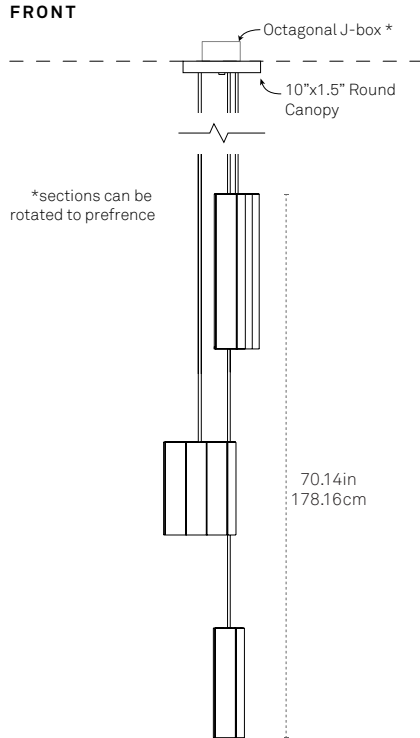

SPECIFY PRODUCT OPTIONS:

MODEL

C-CSCD-1 - XX - XXX - XXX - XXX

WOOD

☐ ☐

SUSPENSION

☐ ☐ ☐

BULB

☐ ☐

DROP

☐ ☐

DESIGN

© 2024

MATERIALS

LED, Sustainably Sourced and/or Reclaimed Wood, Polished Aluminum

FEATURES

Damp Rated, PVC-Free
Dim-to-warm

CERTIFICATIONS

ORIGIN OF MANUFACTURE

New York City, USA

FIXTURE WEIGHT

30.6lbs / 13.88kg

SHIPPING DIMENSIONS

Ships in a reinforced corrugated cardboard box. Dimensions and weight TBD based on order quantity.

LIGHT SPECIFICATION

120V line voltage connection.
(No Driver)
LED bulb
2420 Lumens
Dim-to-warm 2000k-2800k
42W

WOOD

Clear White Oak

☐ C ☐ W

White (salvaged NYC pin oak*)

☐ W ☐ W

Black (salvaged NYC pin oak*)

☐ B ☐ W

Custom

☐ C ☐ U

*When available, we salvage wood from NYC's fallen street and park trees.

BULB

Tala Sphere I E-12
Dim-to-Warm 2000k-2800k

☐ D ☐ 2 ☐ W

DROP LENGTH*

108"

☐ 1 ☐ 0 ☐ 8

144"

☐ 1 ☐ 4 ☐ 4

*Drop stem can be cut to length on site. 6x36" stems included; contact a sales representative for additional stem sizes.

SUSPENSION*

White

☐ S ☐ W ☐ H

Matte Black

☐ S ☐ M ☐ B

Brushed Brass

☐ S ☐ B ☐ B

Brushed Nickel

☐ S ☐ B ☐ N

*Selection designates canopy and stem finish. The metal plate behind the bulb comes in polished aluminum.