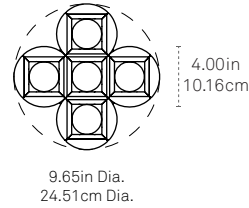

COLONNADE CROSS - A

ALL

A3xA3

A5xA5

A7xA7

FRONT

PLAN

LED E12 Porcelain Bulb included

*Canopy features a 0-35° adjustable ball swivel that allows fixture to hang-straight on angled ceilings

SPECIFY PRODUCT OPTIONS:

MODEL

C - CROSS - A3xA3 - XX - XXX - XXX - XXX

WOOD

--	--

SUSPENSION

--	--	--

72"

0	7	2
---	---	---

108"

1	0	8
---	---	---

*Drop stem can be cut to length on site. 36" is included; contact a sales representative for additional stem sizes.

SUSPENSION*

White

S	W	H
---	---	---