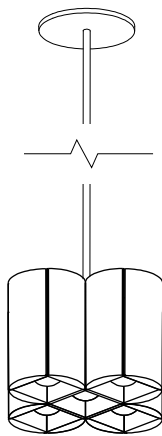

COLONNADE CROSS - A

ALL

A3xA3

A5xA5

A7xA7

FRONT

PLAN

LED E12 Porcelain Bulb included

*Canopy features a 0-35° adjustable ball swivel that allows fixture to hang-straight on angled ceilings

SPECIFY PRODUCT OPTIONS:

MODEL

C - CROSS - A3xA3 - XX - XXX - XXX - XXX

WOOD

--	--

SUSPENSION

--	--	--