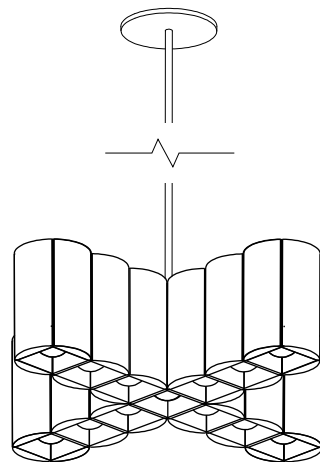

COLONNADE CROSS - A

ALL

A3xA3

A5xA5

A7xA7

FRONT

PLAN

LED E12 Porcelain Bulb included

*Canopy features a 0-35° adjustable ball swivel that allows fixture to hang-straight on angled ceilings

SPECIFY PRODUCT OPTIONS:

MODEL

C - CROSS - A3xA3 - XX - XXX - XXX - XXX

WOOD

--	--

SUSPENSION

--	--	--