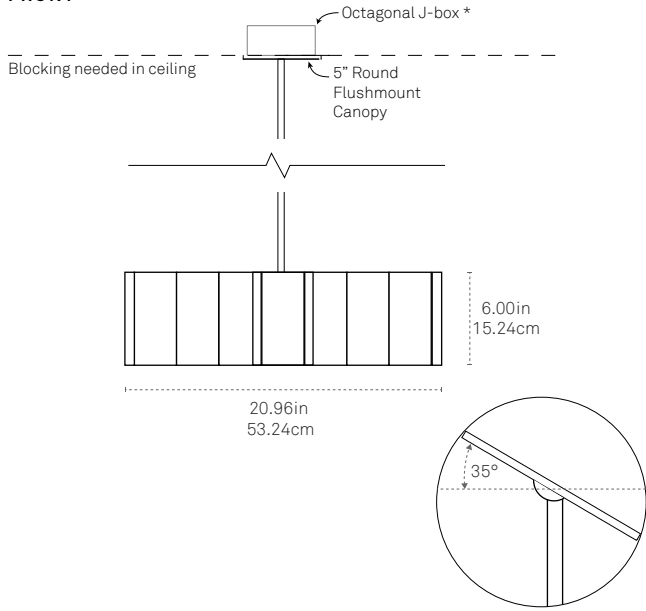

72"

0	7	2
---	---	---

108"

1	0	8
---	---	---

*Drop stem can be cut to length on site. 36" is included; contact a sales representative for additional stem sizes.

SUSPENSION*

White

S	W	H
---	---	---

Matte Black

S	M	B
---	---	---

Brushed Brass

S	B	B
---	---	---

Brushed Nickel

S	B	N
---	---	---

*Selection designates canopy and stem finish. The metal plate behind the bulb comes in polished aluminum.

FRONT

PLAN

LED E12 Porcelain Bulb included

*Canopy features a 0-35° adjustable ball swivel that allows fixture to hang-straight on angled ceilings

SPECIFY PRODUCT OPTIONS:

MODEL

C - CROSS - A7xA7 - XX - XXX - XXX - XXX