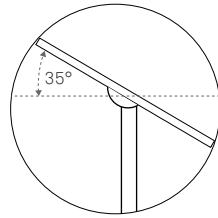

*Canopy features a 0-35° adjustable ball swivel that allows fixture to hang-straight on angled ceilings

SPECIFY PRODUCT OPTIONS:

MODEL

C - CROSS - A3xA3 - XX - XXX - XXX - XXX

WOOD

--	--

SUSPENSION

--	--	--