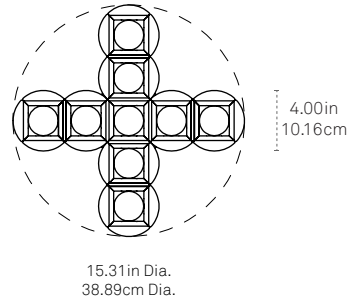

S	W	H
S	M	B
S	B	B
S	B	N

*Selection designates canopy and stem finish. The metal plate behind the bulb comes in polished aluminum.

BULB

- Tala Sphere I E-12 Dim-to-Warm 2000k-2800k

D	2	W
---	---	---

DROP LENGTH*

- 36"

0	3	6
---	---	---
- 72"

0	7	2
---	---	---
- 108"

1	0	8
---	---	---

*Drop stem can be cut to length on site. 36" is included; contact a sales representative for additional stem sizes.

FRONT

PLAN

LED E12 Porcelain Bulb included

*Canopy features a 0-35° adjustable ball swivel that allows fixture to hang-straight on angled ceilings

SPECIFY PRODUCT OPTIONS:

MODEL

C - CROSS - A5xA5 - XX - XXX - XXX - XXX

WOOD

--	--

SUSPENSION

--	--	--

72"

0	7	2
---	---	---

108"

1	0	8
---	---	---

*Drop stem can be cut to length on site. 36" is included; contact a sales representative for additional stem sizes.

SUSPENSION*

White

S	W	H
---	---	---