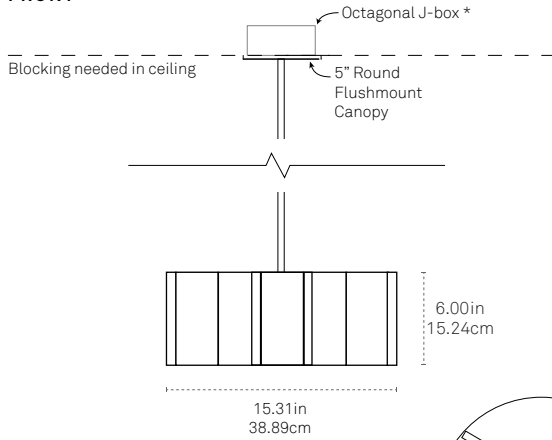

- 36"

0	3	6
---	---	---
- 72"

0	7	2
---	---	---
- 108"

1	0	8
---	---	---

*Drop stem can be cut to length on site. 36" is included; contact a sales representative for additional stem sizes.

FRONT

PLAN

LED E12 Porcelain Bulb included

*Canopy features a 0-35° adjustable ball swivel that allows fixture to hang-straight on angled ceilings

SPECIFY PRODUCT OPTIONS:

MODEL

C - CROSS - A5xA5 - XX - XXX - XXX - XXX

WOOD

--	--

SUSPENSION

--	--	--