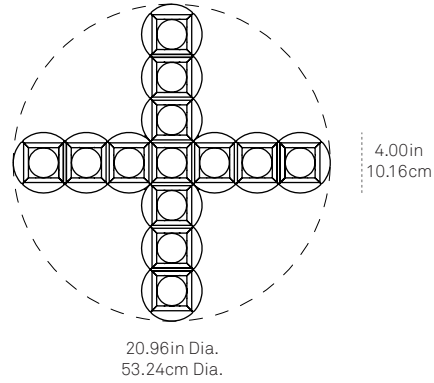

*Canopy features a 0-35° adjustable ball swivel that allows fixture to hang-straight on angled ceilings

SPECIFY PRODUCT OPTIONS:

MODEL

C - CROSS - A3xA3 - XX - XXX - XXX - XXX

WOOD

--	--

SUSPENSION

--	--	--

72"

0	7	2
---	---	---

108"

1	0	8
---	---	---

*Drop stem can be cut to length on site. 36" is included; contact a sales representative for additional stem sizes.

SUSPENSION*

White

S	W	H
---	---	---

Matte Black

S	M	B
---	---	---

Brushed Brass

S	B	B
---	---	---

Brushed Nickel

S	B	N
---	---	---

*Selection designates canopy and stem finish. The metal plate behind the bulb comes in polished aluminum.

FRONT

PLAN

LED E12 Porcelain Bulb included

*Canopy features a 0-35° adjustable ball swivel that allows fixture to hang-straight on angled ceilings

SPECIFY PRODUCT OPTIONS:

MODEL

C - CROSS - A7xA7 - XX - XXX - XXX - XXX