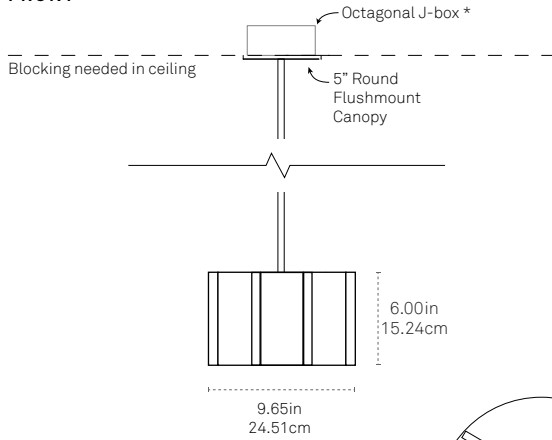

FRONT

PLAN

LED E12 Porcelain Bulb included

*Canopy features a 0-35° adjustable ball swivel that allows fixture to hang-straight on angled ceilings

SPECIFY PRODUCT OPTIONS:

MODEL

C - CROSS - A3xA3 - XX - XXX - XXX - XXX

WOOD

SUSPENSION

BULB

DROP

DESIGN

© 2024

MATERIALS

LED, Sustainably Sourced and/or Reclaimed Wood, Polished Aluminum

FEATURES

Damp Rated, PVC-Free
Dim-to-warm

CERTIFICATIONS

ORIGIN OF MANUFACTURE

New York City, USA

FIXTURE WEIGHT

11.2 lbs / 5.1 kg

SHIPPING DIMENSIONS

Ships in a reinforced corrugated cardboard box. Dimensions and weight TBD based on order quantity.

LIGHT SPECIFICATION

120V line voltage connection.
(No Driver)
LED bulb
1100 Lumens
Dim-to-warm 2000k-2800k
19W

WOOD

- Clear White Oak
- White (salvaged NYC pin oak*)
- Black (salvaged NYC pin oak*)
- Custom

C	W
W	W
B	W
C	U

*When available, we salvage wood from NYC's fallen street and park trees.

SUSPENSION*

- White
- Matte Black
- Brushed Brass
- Brushed Nickel

S	W	H
S	M	B
S	B	B
S	B	N

*Selection designates canopy and stem finish. The metal plate behind the bulb comes in polished aluminum.

BULB

- Tala Sphere I E-12 Dim-to-Warm 2000k-2800k

D	2	W

DROP LENGTH*

36"

0	3	6

72"

0	7	2

108"

1	0	8

*Drop stem can be cut to length on site. 36" is included; contact a sales representative for additional stem sizes.