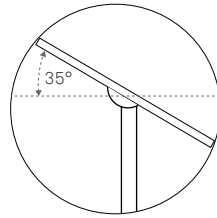

S	W	H
S	M	B
S	B	B
S	B	N

*Selection designates canopy and stem finish. The metal plate behind the bulb comes in polished aluminum.

BULB

- Tala Sphere I E-12 Dim-to-Warm 2000k-2800k

D	2	W
---	---	---

DROP LENGTH*

- 36"

0	3	6
---	---	---
- 72"

0	7	2
---	---	---
- 108"

1	0	8
---	---	---

*Drop stem can be cut to length on site. 36" is included; contact a sales representative for additional stem sizes.

FRONT

PLAN

LED E12 Porcelain Bulb included

*Canopy features a 0-35° adjustable ball swivel that allows fixture to hang-straight on angled ceilings

SPECIFY PRODUCT OPTIONS:

MODEL

C - CROSS - A5xA5 - XX - XXX - XXX - XXX

WOOD

--	--

SUSPENSION

--	--	--