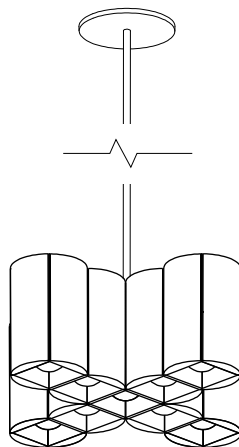

COLONNADE CROSS - A

ALL

A3xA3

A5xA5

A7xA7

FRONT

PLAN

LED E12 Porcelain Bulb included

*Canopy features a 0-35° adjustable ball swivel that allows fixture to hang-straight on angled ceilings

SPECIFY PRODUCT OPTIONS:

MODEL

C - CROSS - A3xA3 - XX - XXX - XXX - XXX

WOOD

--	--

SUSPENSION

--	--	--

S	W	H
S	M	B
S	B	B
S	B	N

*Selection designates canopy and stem finish. The metal plate behind the bulb comes in polished aluminum.

BULB

- Tala Sphere I E-12 Dim-to-Warm 2000k-2800k

D	2	W
---	---	---

DROP LENGTH*

*Canopy features a 0-35° adjustable ball swivel that allows fixture to hang-straight on angled ceilings

SPECIFY PRODUCT OPTIONS:

MODEL

C - CROSS - A5xA5 - XX - XXX - XXX - XXX

WOOD

--	--

SUSPENSION

--	--	--