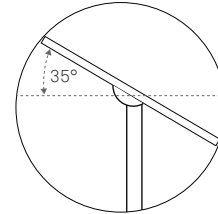

BULB

- Tala Sphere I E-12
Dim-to-Warm 2000k-2800k

D	2	W
---	---	---

DROP LENGTH*

- 36"

0	3	6
---	---	---
- 72"

0	7	2
---	---	---
- 108"

1	0	8
---	---	---

*Drop stem can be cut to length on site. 36" is included; contact a sales representative for additional stem sizes.

FRONT

SIDE

*Canopy features a 0-35° adjustable ball swivel that allows fixture to hang straight on angled ceilings