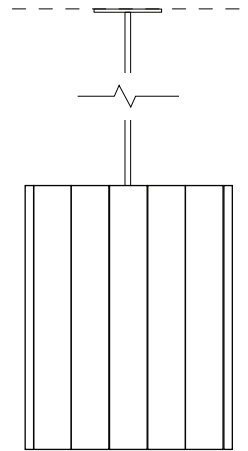

COLONNADE - UP/DOWN

ALL

B3

B5

C3

C5

FRONT

SIDE

*Canopy features a 0-35° adjustable ball swivel that allows fixture to hang-straight on angled ceilings

SPECIFY PRODUCT OPTIONS:

MODEL

COLONNADE - B3 - XX - XXX - XXX - XXX

WOOD

--	--	--

SUSPENSION

--	--	--