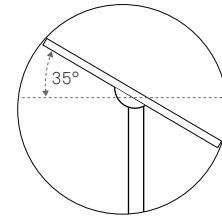

SIDE

*Canopy features a 0-35° adjustable ball swivel that allows fixture to hang straight on angled ceilings

SPECIFY PRODUCT OPTIONS:

MODEL

COLONNADE - C3 - XX - XXX - XXX - XXX

WOOD

SUSPENSION

BULB

DROP

DESIGN

MATERIALS

LED, Sustainably Sourced and/or Reclaimed Wood, Polished Aluminum

FEATURES

Damp Rated, PVC-Free
Dim-to-warm

CERTIFICATIONS

ORIGIN OF MANUFACTURE

New York City, USA

FIXTURE WEIGHT

16.6 lbs / 7.5 kg

SHIPPING DIMENSIONS

Ships in a reinforced corrugated cardboard box. Dimensions and weight TBD based on order quantity.

LIGHT SPECIFICATION

120V line voltage connection.
(No Driver)
LED bulb
1100 Lumens
Dim-to-warm 2000k-2800k
19W

WOOD

- Clear White Oak
- White (salvaged NYC pin oak*)
- Black (salvaged NYC pin oak*)
- Custom

C	W
W	W
B	W
C	U

*When available, we salvage wood from NYC's fallen street and park trees.

SUSPENSION

METAL STEM*

- White
- Matte Black
- Brushed Brass
- Brushed Nickel

S	W	H
S	M	B
S	B	B
S	B	N

*Selection designates canopy and stem finish. The metal plate behind the bulb comes in polished aluminum.

BULB

- Tala Sphere I E-12
  Dim-to-Warm 2000k-2800k

D	2	W

DROP LENGTH*

36"

0	3	6

72"

0	7	2

108"

1	0	8

*Drop stem can be cut to length on site. 36" is included; contact a sales representative for additional stem sizes.