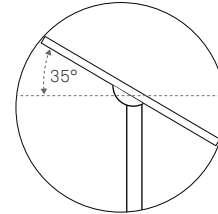

SIDE

*Canopy features a 0-35° adjustable ball swivel that allows fixture to hang-straight on angled ceilings

SPECIFY PRODUCT OPTIONS:

MODEL

COLONNADE - B5 - XX - XXX - XXX - XXX

WOOD

SUSPENSION

BULB

DROP

DESIGN

MATERIALS

LED, Sustainably Sourced and/or Reclaimed Wood, Polished Aluminum

FEATURES

Damp Rated, PVC-Free
Dim-to-warm

CERTIFICATIONS

ORIGIN OF MANUFACTURE

New York City, USA

FIXTURE WEIGHT

17.6 lbs / 8 kg

SHIPPING DIMENSIONS

Ships in a reinforced corrugated cardboard box. Dimensions and weight TBD based on order quantity.

LIGHT SPECIFICATION

120V line voltage connection.
(No Driver)
LED bulb
1980 Lumens
Dim-to-warm 2000k-2800k
34.2W

WOOD

Clear White Oak

White (salvaged NYC pin oak*)

Black (salvaged NYC pin oak*)

Custom

*When available, we salvage wood from NYC's fallen street and park trees.

BULB

Tala Sphere I E-12
Dim-to-Warm 2000k-2800k

DROP LENGTH*

36"

72"

108"

*Drop stem can be cut to length on site. 36" is included; contact a sales representative for additional stem sizes.

SUSPENSION

METAL STEM*

White

Matte Black

Brushed Brass

Brushed Nickel

*Selection designates canopy and stem finish. The metal plate behind the bulb comes in polished aluminum.