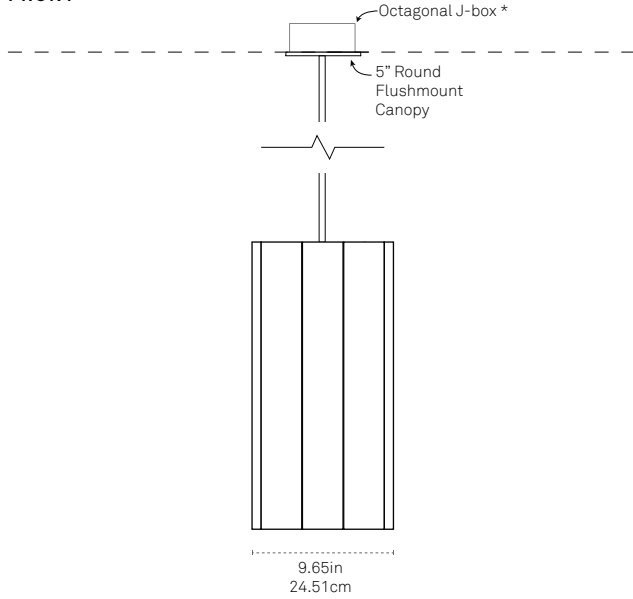

BULB

Tala Sphere I E-12
Dim-to-Warm 2000k-2800k

DROP LENGTH*

36"

72"

108"

*Drop stem can be cut to length on site. 36" is included; contact a sales representative for additional stem sizes.

SUSPENSION

METAL STEM*

White

Matte Black

Brushed Brass

Brushed Nickel

*Selection designates canopy and stem finish. The metal plate behind the bulb comes in polished aluminum.

FRONT

SIDE

*Canopy features a 0-35° adjustable ball swivel that allows fixture to hang straight on angled ceilings

SPECIFY PRODUCT OPTIONS:

MODEL

COLONNADE - C3 - XX - XXX - XXX - XXX

WOOD

--	--

SUSPENSION

--	--	--