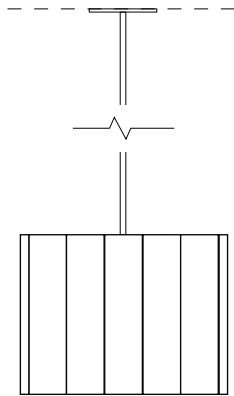

COLONNADE - UP/DOWN

ALL

B3

B5

C3

C5

FRONT

SIDE

*Canopy features a 0-35° adjustable ball swivel that allows fixture to hang-straight on angled ceilings

SPECIFY PRODUCT OPTIONS:

MODEL

COLONNADE - B3 - XX - XXX - XXX - XXX

WOOD

--	--	--

SUSPENSION

--	--	--