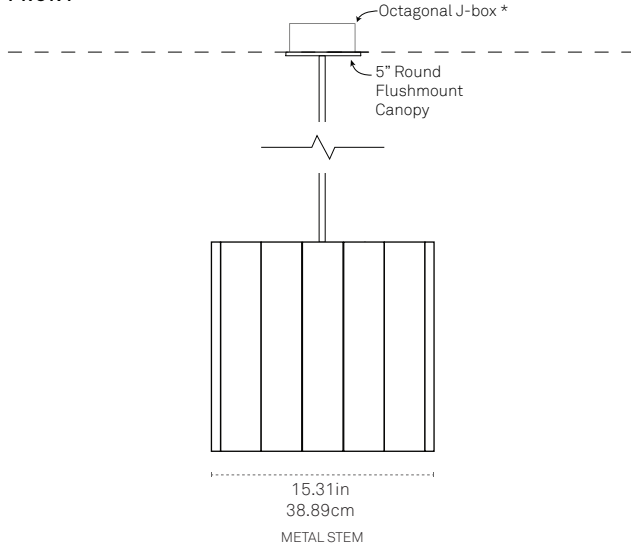

BULB

Tala Sphere I E-12
Dim-to-Warm 2000k-2800k

DROP LENGTH*

36"

72"

108"

*Drop stem can be cut to length on site. 36" is included; contact a sales representative for additional stem sizes.

SUSPENSION

METAL STEM*

White

Matte Black

Brushed Brass

Brushed Nickel

*Selection designates canopy and stem finish. The metal plate behind the bulb comes in polished aluminum.

FRONT

SIDE