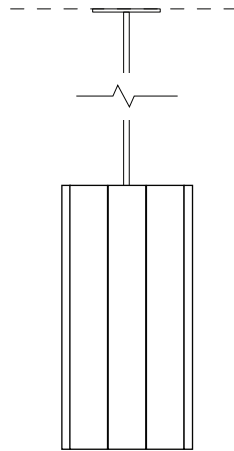

COLONNADE - UP/DOWN

ALL

B3

B5

C3

C5

FRONT

SIDE

*Canopy features a 0-35° adjustable ball swivel that allows fixture to hang-straight on angled ceilings

SPECIFY PRODUCT OPTIONS:

MODEL

COLONNADE - B3 - XX - XXX - XXX - XXX

WOOD

--	--	--

SUSPENSION

--	--	--