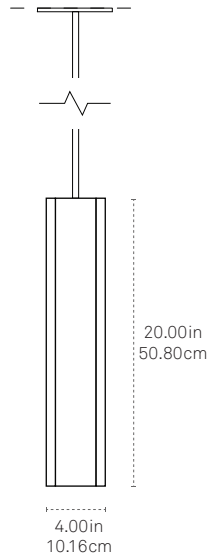

COLONNADE - UP/DOWN

ALL

B3

B5

C3

C5

FRONT

SIDE

BULB

- Tala Sphere I E-12
Dim-to-Warm 2000k-2800k

D	2	W
---	---	---

DROP LENGTH*

- 36"

0	3	6
---	---	---
- 72"

0	7	2
---	---	---
- 108"

1	0	8
---	---	---

*Drop stem can be cut to length on site. 36" is included; contact a sales representative for additional stem sizes.

FRONT

SIDE

*Canopy features a 0-35° adjustable ball swivel that allows fixture to hang straight on angled ceilings