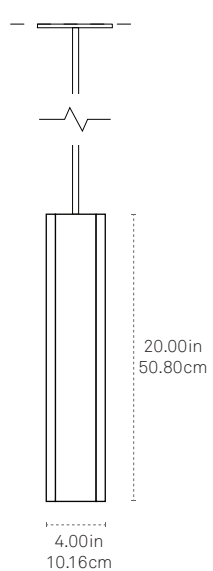

SIDE

*Canopy features a 0-35° adjustable ball swivel that allows fixture to hang straight on angled ceilings

SPECIFY PRODUCT OPTIONS:

MODEL

COLONNADE - C3 - XX - XXX - XXX - XXX

WOOD

SUSPENSION

BULB

DROP

DESIGN

MATERIALS

LED, Sustainably Sourced and/or Reclaimed Wood, Polished Aluminum

FEATURES

Damp Rated, PVC-Free
Dim-to-warm

CERTIFICATIONS

ORIGIN OF MANUFACTURE

New York City, USA

FIXTURE WEIGHT

16.6 lbs / 7.5 kg

SHIPPING DIMENSIONS

Ships in a reinforced corrugated cardboard box. Dimensions and weight TBD based on order quantity.

LIGHT SPECIFICATION

120V line voltage connection.
(No Driver)
LED bulb
1100 Lumens
Dim-to-warm 2000k-2800k
19W

WOOD

- Clear White Oak
- White (salvaged NYC pin oak*)
- Black (salvaged NYC pin oak*)
- Custom

C	W
W	W
B	W
C	U

*When available, we salvage wood from NYC's fallen street and park trees.

SUSPENSION

METAL STEM*

- White
- Matte Black
- Brushed Brass
- Brushed Nickel

S	W	H
S	M	B
S	B	B
S	B	N

*Selection designates canopy and stem finish. The metal plate behind the bulb comes in polished aluminum.

BULB

- Tala Sphere I E-12
  Dim-to-Warm 2000k-2800k

D	2	W

DROP LENGTH*

36"

0	3	6

72"

0	7	2

108"

1	0	8

*Drop stem can be cut to length on site. 36" is included; contact a sales representative for additional stem sizes.