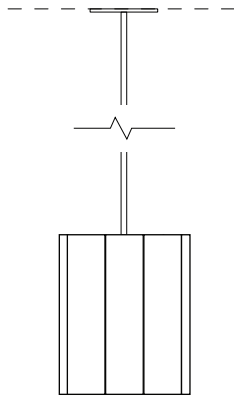

COLONNADE - UP/DOWN

ALL

B3

B5

C3

C5

FRONT

SIDE

*Canopy features a 0-35° adjustable ball swivel that allows fixture to hang-straight on angled ceilings

SPECIFY PRODUCT OPTIONS:

MODEL

COLONNADE - B3 - XX - XXX - XXX - XXX

WOOD

--	--	--

SUSPENSION

--	--	--