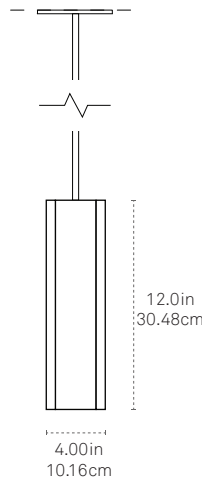

SIDE

*Canopy features a 0-35° adjustable ball swivel that allows fixture to hang-straight on angled ceilings

SPECIFY PRODUCT OPTIONS:

MODEL

COLONNADE - B5 - XX - XXX - XXX - XXX

WOOD

SUSPENSION

BULB

DROP

DESIGN

MATERIALS

LED, Sustainably Sourced and/or Reclaimed Wood, Polished Aluminum

FEATURES

Damp Rated, PVC-Free
Dim-to-warm

CERTIFICATIONS

ORIGIN OF MANUFACTURE

New York City, USA

FIXTURE WEIGHT

17.6 lbs / 8 kg

SHIPPING DIMENSIONS

Ships in a reinforced corrugated cardboard box. Dimensions and weight TBD based on order quantity.

LIGHT SPECIFICATION

120V line voltage connection.
(No Driver)
LED bulb
1980 Lumens
Dim-to-warm 2000k-2800k
34.2W

WOOD

Clear White Oak

White (salvaged NYC pin oak*)

Black (salvaged NYC pin oak*)

Custom

*When available, we salvage wood from NYC's fallen street and park trees.

BULB

Tala Sphere I E-12
Dim-to-Warm 2000k-2800k

DROP LENGTH*

36"

72"

108"

*Drop stem can be cut to length on site. 36" is included; contact a sales representative for additional stem sizes.

SUSPENSION

METAL STEM*

White

Matte Black

Brushed Brass

Brushed Nickel

*Selection designates canopy and stem finish. The metal plate behind the bulb comes in polished aluminum.