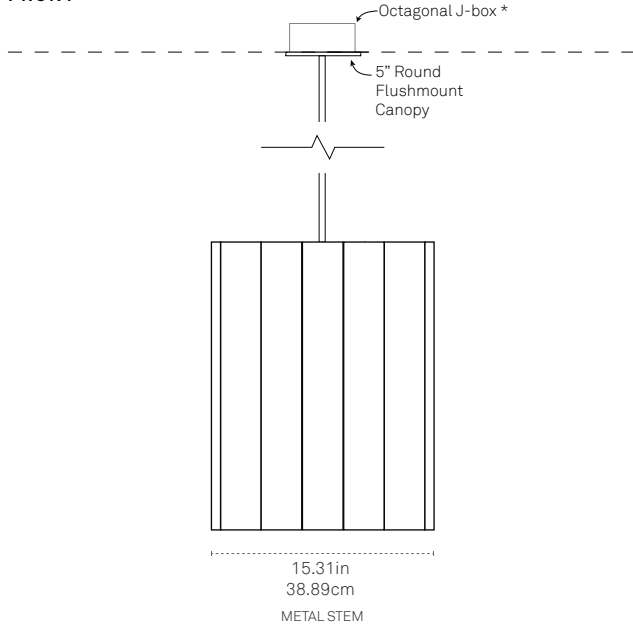

BULB

- Tala Sphere I E-12
Dim-to-Warm 2000k-2800k

D	2	W
---	---	---

DROP LENGTH*

- 36"

0	3	6
---	---	---
- 72"

0	7	2
---	---	---
- 108"

1	0	8
---	---	---

*Drop stem can be cut to length on site. 36" is included; contact a sales representative for additional stem sizes.

FRONT

SIDE

*Canopy features a 0-35° adjustable ball swivel that allows fixture to hang straight on angled ceilings