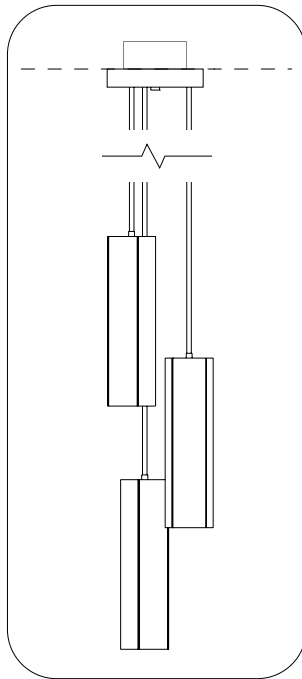

**FRONT**

**PLAN**

-  LED E12 Porcelain Bulb included
- or
-  LED MR16 GU10 Bulb included

ALTERNATE RIGGING AVAILABLE  
(STEMS ADJUSTABLE ON SITE)

**SPECIFY PRODUCT OPTIONS:**

**MODEL**

PILLAR-MULTI-B - XX - XXX - XXX - XXX

**WOOD**

--	--

**SUSPENSION**

--	--	--	--

**BULB**

--	--	--

**DROP**

--	--	--

New York City, USA

**FIXTURE WEIGHT**

11lbs / 5.0kg

**SHIPPING DIMENSIONS**

Ships in a reinforced corrugated cardboard box. Dimensions and weight TBD based on order quantity.

**LIGHT SPECIFICATION**

120V line voltage connection. (No Driver)  
LED bulb  
Various Bulb Options available. See "Bulb" Section of spec Sheet.

\*Selection designates canopy and stem finish. The metal plate behind the bulb comes in polished aluminum.

**BULB**

LED Tala Sphere 1 (E12)  
2000k-2800k | 660LM | 11.4W  
Dim-to-Warm

--	--	--

LED MR16 w/ Louvers  
2700k | 1800LM | 22.5W  
10° beam angle \*