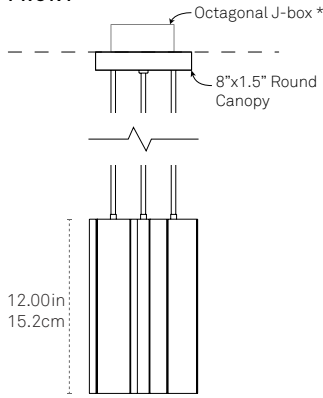

**FRONT**

**PLAN**

-  LED E12 Porcelain Bulb included
- or
-  LED MR16 GU10 Bulb included

ALTERNATE RIGGING AVAILABLE  
(STEMS ADJUSTABLE ON SITE)

**SPECIFY PRODUCT OPTIONS:**

**MODEL**

PILLAR-MULTI-B - XX - XXX - XXX - XXX

New York City, USA

**FIXTURE WEIGHT**

11lbs / 5.0kg

**SHIPPING DIMENSIONS**

Ships in a reinforced corrugated cardboard box. Dimensions and weight TBD based on order quantity.

**LIGHT SPECIFICATION**

120V line voltage connection. (No Driver)  
LED bulb  
Various Bulb Options available. See "Bulb" Section of spec Sheet.

\*Selection designates canopy and stem finish. The metal plate behind the bulb comes in polished aluminum.

**BULB**

LED Tala Sphere 1 (E12)  
2000k-2800k | 660LM | 11.4W  
Dim-to-Warm

--	--	--

LED MR16 w/ Louvers  
2700k | 1800LM | 22.5W  
10° beam angle \*

--	--	--	--

\*other color temperatures and beam angles available standard upon request. Soraa Vivid or Soraa Brilliant recommended.

**DROP LENGTH\***

\*Drop stem can be cut to length on site. 36" is included; contact a sales representative for additional stem sizes.