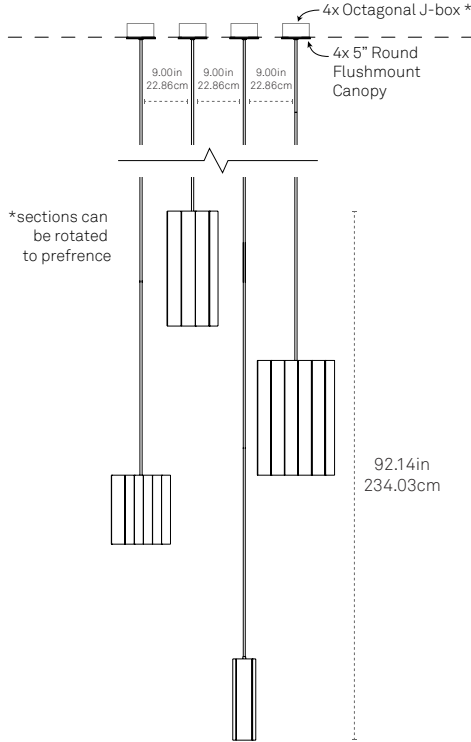

FRONT

SIDE

PLAN

SPECIFY PRODUCT OPTIONS:

MODEL

C-CSCD-3 - XX - XXX - XXX - XXX

WOOD

--	--

64.2lbs / 29.1kg

SHIPPING DIMENSIONS

Ships in a reinforced corrugated cardboard box. Dimensions and weight TBD based on order quantity.

LIGHT SPECIFICATION

120V line voltage connection.
(No Driver)
LED bulb
5280 Lumens
Dim-to-warm 2000k-2800k
92W

S	W	H
S	M	B
S	B	B
S	B	N

*Selection designates canopy and stem finish. The metal plate behind the bulb comes in polished aluminum.

BULB

- Tala Sphere I E-12
Dim-to-Warm 2000k-2800k

D	2	W
---	---	---

DROP LENGTH*

- 108"

1	0	8
---	---	---
- 144"

1	4	4
---	---	---

*Drop stem can be cut to length on site. 9x36" stems included; contact a sales representative for additional stem sizes.