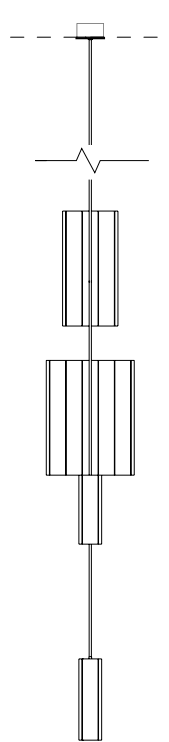

FRONT

SIDE

PLAN

SPECIFY PRODUCT OPTIONS:

MODEL

C-CSCD-3 - XX - XXX - XXX - XXX

WOOD

--	--

64.2lbs / 29.1kg

SHIPPING DIMENSIONS

Ships in a reinforced corrugated cardboard box. Dimensions and weight TBD based on order quantity.

LIGHT SPECIFICATION

120V line voltage connection.
(No Driver)
LED bulb
5280 Lumens
Dim-to-warm 2000k-2800k
92W

WOOD

- Clear White Oak
- White (salvaged NYC pin oak*)
- Black (salvaged NYC pin oak*)
- Custom

C	W
W	W
B	W
C	U

*When available, we salvage wood from NYC's fallen street and park trees.

SUSPENSION*

- White
- Matte Black
- Brushed Brass
- Brushed Nickel

S	W	H
S	M	B
S	B	B
S	B	N

*Selection designates canopy and stem finish. The metal plate behind the bulb comes in polished aluminum.

BULB

- Tala Sphere I E-12
Dim-to-Warm 2000k-2800k

D	2	W
---	---	---

DROP LENGTH*