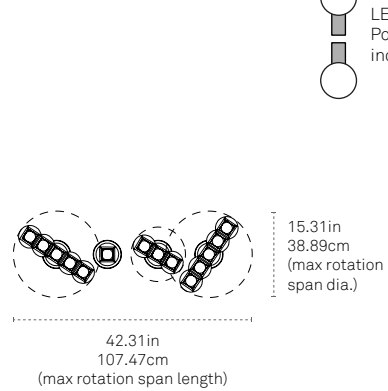

FRONT

SIDE

PLAN

SPECIFY PRODUCT OPTIONS:

MODEL

C-CSCD-3 - XX - XXX - XXX - XXX

WOOD

--	--

64.2lbs / 29.1kg

SHIPPING DIMENSIONS

Ships in a reinforced corrugated cardboard box. Dimensions and weight TBD based on order quantity.

LIGHT SPECIFICATION

120V line voltage connection.
(No Driver)
LED bulb
5280 Lumens
Dim-to-warm 2000k-2800k
92W

S	W	H
S	M	B
S	B	B
S	B	N

*Selection designates canopy and stem finish. The metal plate behind the bulb comes in polished aluminum.

BULB

- Tala Sphere I E-12
Dim-to-Warm 2000k-2800k

D	2	W
---	---	---

DROP LENGTH*

- 108"

1	0	8
---	---	---
- 144"

1	4	4
---	---	---

*Drop stem can be cut to length on site. 9x36" stems included; contact a sales representative for additional stem sizes.