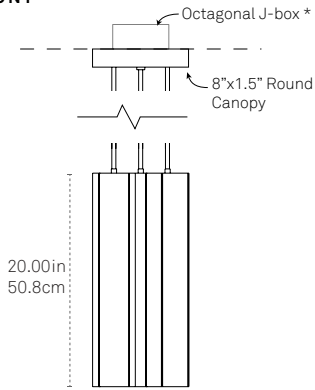

FRONT

ALTERNATE RIGGING AVAILABLE (STEMS ADJUSTABLE ON SITE)

PLAN

8.00in Dia. 20.3cm Dia.

- LED E12 Porcelain Bulb included
- or
- LED MR16 GU10 Bulb included

SPECIFY PRODUCT OPTIONS:

MODEL

PILLAR-MULTI-C - XX - XXX - XXX - XXX

New York City, USA

FIXTURE WEIGHT

18.5lbs / 8.4kg

SHIPPING DIMENSIONS

Ships in a reinforced corrugated cardboard box. Dimensions and weight TBD based on order quantity.

LIGHT SPECIFICATION

120V line voltage connection. (No Driver)
LED bulb
Various Bulb Options available. See "Bulb" Section of spec Sheet.

S	W	H
S	M	B
S	B	B
S	B	N

*Selection designates canopy and stem finish. The metal plate behind the bulb comes in polished aluminum.

BULB

LED Tala Sphere 1 (E12)
2000k-2800k | 660LM | 11.4W
Dim-to-Warm

D	2	W
---	---	---

DROP LENGTH*

36"	0	3	6
72"	0	7	2
108"	1	0	8

*Drop stem can be cut to length on site. 36" is included; contact a sales representative for additional stem sizes.