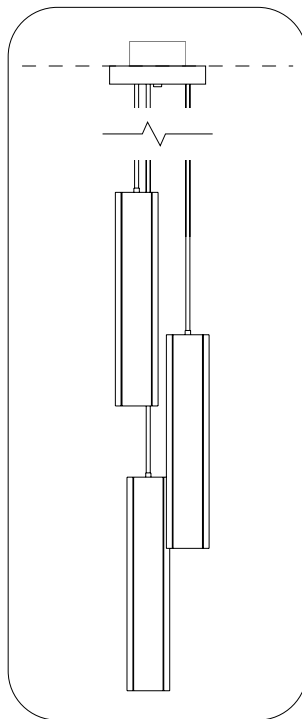

FRONT

ALTERNATE RIGGING AVAILABLE (STEMS ADJUSTABLE ON SITE)

PLAN

8.00in Dia. 20.3cm Dia.

- LED E12 Porcelain Bulb included
- or
- LED MR16 GU10 Bulb included

SPECIFY PRODUCT OPTIONS:

MODEL

PILLAR-MULTI-C - XX - XXX - XXX - XXX

New York City, USA

FIXTURE WEIGHT

18.5lbs / 8.4kg

SHIPPING DIMENSIONS

Ships in a reinforced corrugated cardboard box. Dimensions and weight TBD based on order quantity.

LIGHT SPECIFICATION

120V line voltage connection. (No Driver)
LED bulb
Various Bulb Options available. See "Bulb" Section of spec Sheet.

S	W	H
S	M	B
S	B	B
S	B	N

*Selection designates canopy and stem finish. The metal plate behind the bulb comes in polished aluminum.

BULB

LED Tala Sphere 1 (E12)
2000k-2800k | 660LM | 11.4W
Dim-to-Warm

D	2	W
---	---	---

DROP LENGTH*

36"	0	3	6
72"	0	7	2
108"	1	0	8

*Drop stem can be cut to length on site. 36" is included; contact a sales representative for additional stem sizes.