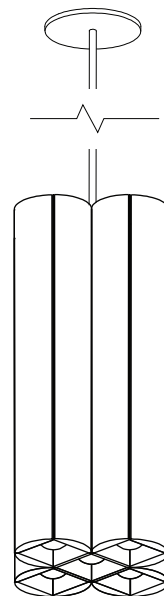

COLONNADE CROSS - UP/DOWN

ALL

B3xB3

B5xB5

C3xC3

FRONT

PLAN

*Canopy features a 0-35° adjustable ball swivel that allows fixture to hang straight on angled ceilings

SPECIFY PRODUCT OPTIONS:

MODEL

C - CROSS - B3xB3 - XX - XXX - XXX - XXX

WOOD

--	--

SUSPENSION

--	--	--

BULB

LIGHT SPECIFICATION

120V line voltage connection.
(No Driver)
LED bulb
1980 Lumens
Dim-to-warm 2000k-2800k
34.2W

WOOD

- Clear White Oak
- White (salvaged NYC pin oak*)
- Black (salvaged NYC pin oak*)
- Custom

FRONT

PLAN

*Canopy features a 0-35° adjustable ball swivel that allows fixture to hang straight on angled ceilings

SPECIFY PRODUCT OPTIONS:

MODEL

C - CROSS - B5xB5 - XX - XXX - XXX - XXX

WOOD

--	--