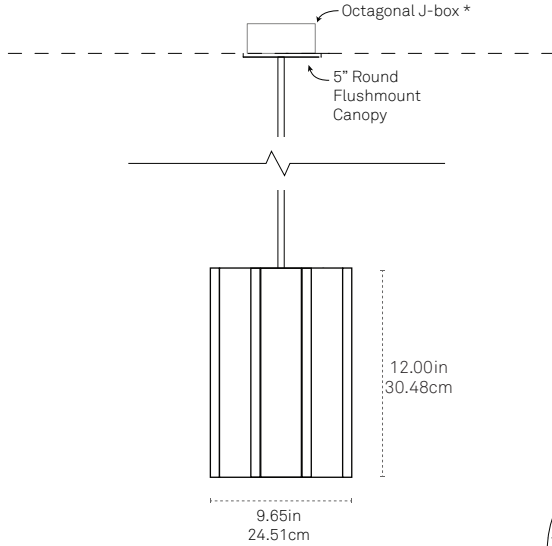

COLONNADE CROSS - UP/DOWN

ALL

B3xB3

B5xB5

C3xC3

FRONT

PLAN

*Canopy features a 0-35° adjustable ball swivel that allows fixture to hang straight on angled ceilings

SPECIFY PRODUCT OPTIONS:

MODEL

C - CROSS - B3xB3 - XX - XXX - XXX - XXX

WOOD

--	--

SUSPENSION

--	--	--

BULB

Damp Rated, PVC-Free
Dim-to-warm

CERTIFICATIONS

ORIGIN OF MANUFACTURE

New York City, USA

FIXTURE WEIGHT

18lbs / 8 kg

SHIPPING DIMENSIONS

Ships in a reinforced corrugated cardboard box. Dimensions and weight TBD based on order quantity.