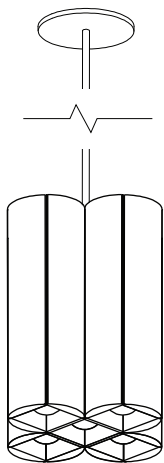

COLONNADE CROSS - UP/DOWN

ALL

B3xB3

B5xB5

C3xC3

FRONT

PLAN

*Canopy features a 0-35° adjustable ball swivel that allows fixture to hang straight on angled ceilings

SPECIFY PRODUCT OPTIONS:

MODEL

C - CROSS - B3xB3 - XX - XXX - XXX - XXX

WOOD

--	--

SUSPENSION

--	--	--

BULB

LIGHT SPECIFICATION

120V line voltage connection.
(No Driver)
LED bulb
1980 Lumens
Dim-to-warm 2000k-2800k
34.2W

WOOD

- Clear White Oak
- White (salvaged NYC pin oak*)
- Black (salvaged NYC pin oak*)
- Custom

FRONT

PLAN

*Canopy features a 0-35° adjustable ball swivel that allows fixture to hang straight on angled ceilings

SPECIFY PRODUCT OPTIONS:

MODEL

C - CROSS - B5xB5 - XX - XXX - XXX - XXX

WOOD

--	--