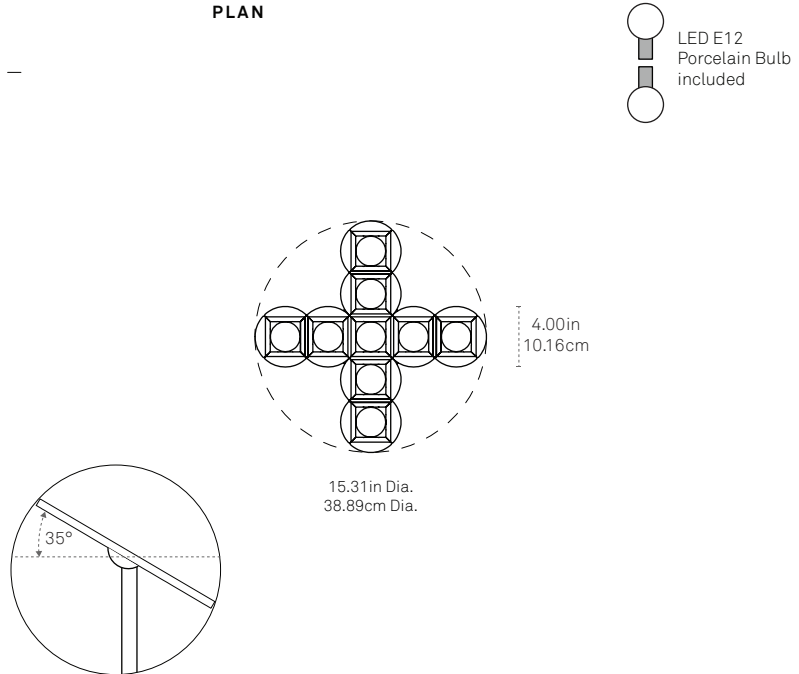

COLONNADE CROSS - UP/DOWN

ALL

B3xB3

B5xB5

C3xC3

FRONT

PLAN

*Canopy features a 0-35° adjustable ball swivel that allows fixture to hang straight on angled ceilings

BULB

- Tala Sphere I E-12 Dim-to-Warm 2000k-2800k

D	2	W
---	---	---

DROP LENGTH*

- 36"
- 72"
- 108"

0	3	6
0	7	2
1	0	8

*Drop stem can be cut to length on site. 36" is included; contact a sales representative for additional stem sizes.

FRONT

PLAN

*Canopy features a 0-35° adjustable ball swivel that allows fixture to hang straight on angled ceilings

SPECIFY PRODUCT OPTIONS:

MODEL

C - CROSS - B5xB5 - XX - XXX - XXX - XXX

WOOD

--	--