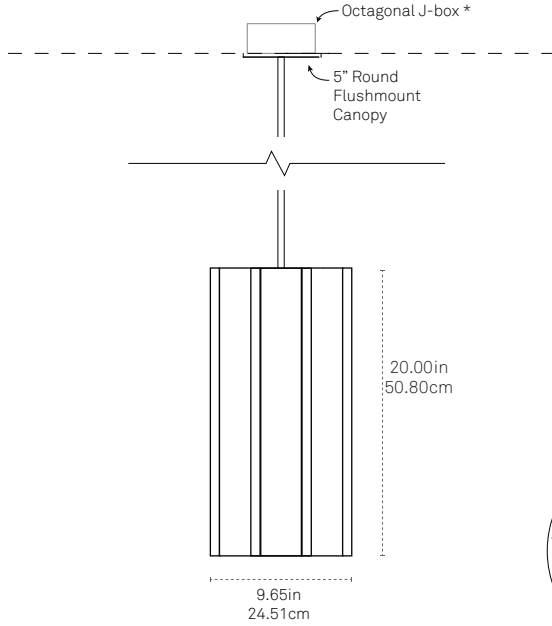

FRONT

PLAN

*Canopy features a 0-35° adjustable ball swivel that allows fixture to hang straight on angled ceilings

SPECIFY PRODUCT OPTIONS:

MODEL

C - CROSS - B5xB5 - XX - XXX - XXX - XXX

WOOD

--	--

BULB

Tala Sphere I E-12
Dim-to-Warm 2000k-2800k

D	2	W
---	---	---

DROP LENGTH*

36"	0	3	6
72"	0	7	2
108"	1	0	8

*Drop stem can be cut to length on site. 36" is included; contact a sales representative for additional stem sizes.

FRONT

PLAN

*Canopy features a 0-35° adjustable ball swivel that allows fixture to hang-straight on angled ceilings

SPECIFY PRODUCT OPTIONS:

MODEL

C - CROSS - C3xC3 - XX - XXX - XXX - XXX

WOOD

--	--