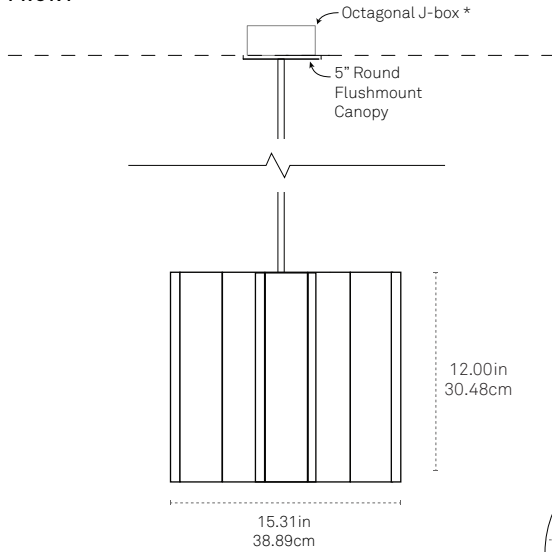

BULB

- Tala Sphere I E-12 Dim-to-Warm 2000k-2800k

D	2	W
---	---	---

DROP LENGTH*

- 36"
- 72"
- 108"

0	3	6
0	7	2
1	0	8

*Drop stem can be cut to length on site. 36" is included; contact a sales representative for additional stem sizes.

FRONT

PLAN

*Canopy features a 0-35° adjustable ball swivel that allows fixture to hang straight on angled ceilings

SPECIFY PRODUCT OPTIONS:

MODEL

C - CROSS - B5xB5 - XX - XXX - XXX - XXX

WOOD

--	--