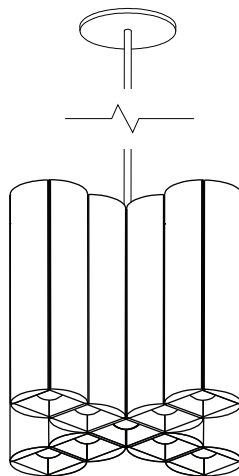

COLONNADE CROSS - UP/DOWN

ALL

B3xB3

B5xB5

C3xC3

FRONT

PLAN

*Canopy features a 0-35° adjustable ball swivel that allows fixture to hang straight on angled ceilings

SPECIFY PRODUCT OPTIONS:

MODEL

C - CROSS - B3xB3 - XX - XXX - XXX - XXX

WOOD

--	--

SUSPENSION

--	--	--

BULB

FRONT

PLAN

*Canopy features a 0-35° adjustable ball swivel that allows fixture to hang straight on angled ceilings

SPECIFY PRODUCT OPTIONS:

MODEL

C - CROSS - B5xB5 - XX - XXX - XXX - XXX

WOOD

--	--

72"

0	7	2
---	---	---

108"

1	0	8
---	---	---

*Drop stem can be cut to length on site. 36" is included; contact a sales representative for additional stem sizes.

SUSPENSION*

White

S	W	H
---	---	---