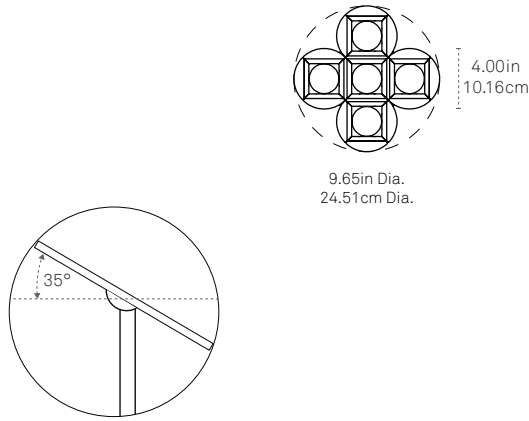

COLONNADE CROSS - UP/DOWN

ALL

B3xB3

B5xB5

C3xC3

FRONT

PLAN

*Canopy features a 0-35° adjustable ball swivel that allows fixture to hang straight on angled ceilings

FRONT

PLAN

*Canopy features a 0-35° adjustable ball swivel that allows fixture to hang straight on angled ceilings

SPECIFY PRODUCT OPTIONS:

MODEL

C - CROSS - B5xB5 - XX - XXX - XXX - XXX

WOOD

--	--

BULB

Tala Sphere I E-12
Dim-to-Warm 2000k-2800k

D	2	W
---	---	---

DROP LENGTH*

36"	0	3	6
72"	0	7	2
108"	1	0	8

*Drop stem can be cut to length on site. 36" is included; contact a sales representative for additional stem sizes.

FRONT

PLAN

*Canopy features a 0-35° adjustable ball swivel that allows fixture to hang-straight on angled ceilings

SPECIFY PRODUCT OPTIONS:

MODEL

C - CROSS - C3xC3 - XX - XXX - XXX - XXX

WOOD

--	--