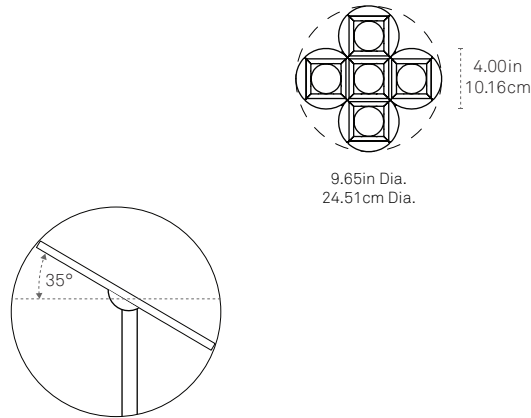

COLONNADE CROSS - UP/DOWN

ALL

B3xB3

B5xB5

C3xC3

FRONT

PLAN

*Canopy features a 0-35° adjustable ball swivel that allows fixture to hang straight on angled ceilings

SPECIFY PRODUCT OPTIONS:

MODEL

C - CROSS - B3xB3 - XX - XXX - XXX - XXX

WOOD

--	--

SUSPENSION

--	--	--

BULB

Damp Rated, PVC-Free
Dim-to-warm

CERTIFICATIONS

ORIGIN OF MANUFACTURE

New York City, USA

FIXTURE WEIGHT

18lbs / 8 kg

SHIPPING DIMENSIONS

Ships in a reinforced corrugated cardboard box. Dimensions and weight TBD based on order quantity.

72"

0	7	2
---	---	---

108"

1	0	8
---	---	---

*Drop stem can be cut to length on site. 36" is included; contact a sales representative for additional stem sizes.

SUSPENSION*

White

S	W	H
---	---	---