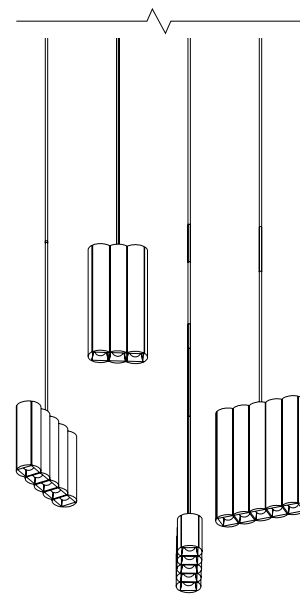

COLONNADE CASCADE

ALL

CASCADE 1

CASCADE 2

CASCADE 3

SPECIFY PRODUCT OPTIONS:

MODEL

C-CSCD-1 - XX - XXX - XXX - XXX

FEATURES

Damp Rated, PVC-Free
Dim-to-warm

CERTIFICATIONS

ORIGIN OF MANUFACTURE

New York City, USA

FIXTURE WEIGHT

30.6lbs / 13.88kg

SHIPPING DIMENSIONS

DROP LENGTH*

- 108"
- 144"

8

4

*Drop stem can be cut to length on site. 6x36" stems included; contact a sales representative for additional stem sizes.

FRONT

SIDE

PLAN

S M B

S B B

S B N

*Selection designates canopy and stem finish. The metal plate behind the bulb comes in polished aluminum.

BULB

- Tala Sphere I E-12
Dim-to-Warm 2000k-2800k

D 2 W

DROP LENGTH*