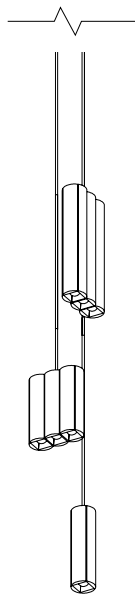

COLONNADE CASCADE

ALL

CASCADE 1

CASCADE 2

CASCADE 3

SPECIFY PRODUCT OPTIONS:

MODEL

C-CSCD-1 - XX - XXX - XXX - XXX

WOOD

SUSPENSION

BULB

DROP

DESIGN

© 2024

MATERIALS

LED, Sustainably Sourced and/or Reclaimed Wood, Polished Aluminum

Ships in a reinforced corrugated cardboard box. Dimensions and weight TBD based on order quantity.

LIGHT SPECIFICATION

120V line voltage connection.
(No Driver)
LED bulb
2420 Lumens
Dim-to-warm 2000k-2800k
42W

W

B

B

N

*Selection designates canopy and stem finish. The metal plate behind the bulb comes in polished aluminum.

BULB

- Tala Sphere I E-12 Dim-to-Warm 2000k-2800k

W