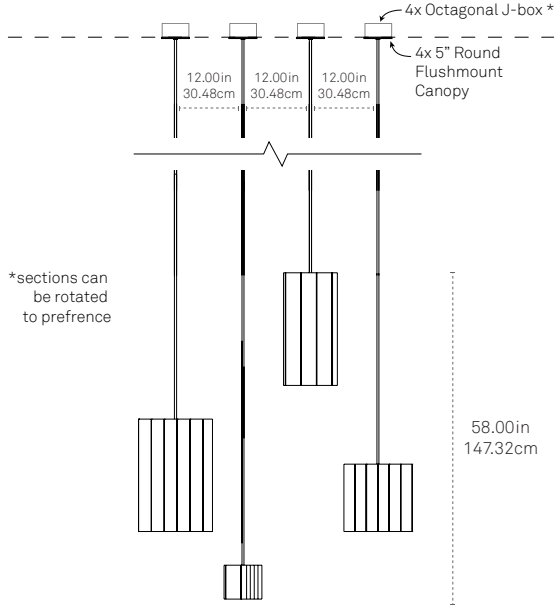

W

B

B

N

*Selection designates canopy and stem finish. The metal plate behind the bulb comes in polished aluminum.

BULB

- Tala Sphere I E-12 Dim-to-Warm 2000k-2800k

W

DROP LENGTH*

- 108"
- 144"

8

4

*Drop stem can be cut to length on site. 6x36" stems included; contact a sales representative for additional stem sizes.

FRONT

SIDE

PLAN