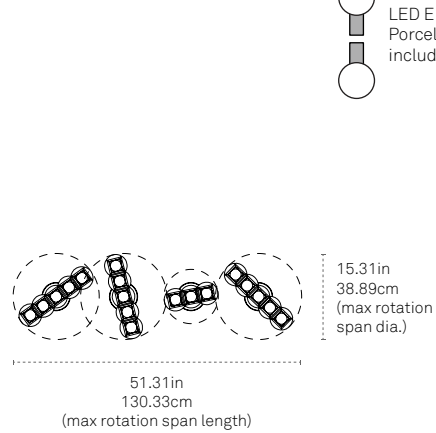

W

B

B

N

*Selection designates canopy and stem finish. The metal plate behind the bulb comes in polished aluminum.

BULB

- Tala Sphere I E-12 Dim-to-Warm 2000k-2800k

W

DROP LENGTH*

- 108"
- 144"

8

4

*Drop stem can be cut to length on site. 6x36" stems included; contact a sales representative for additional stem sizes.

FRONT

SIDE

PLAN

*Drop stem can be cut to length on site. 9x36" stems included; contact a sales representative for additional stem sizes.