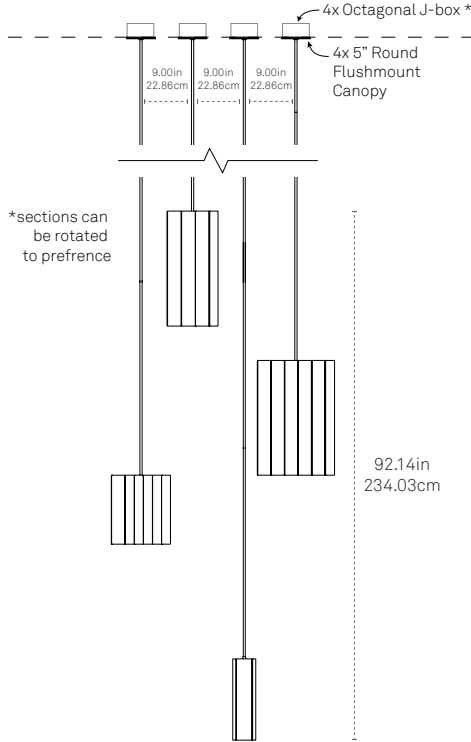

S M B

S B B

S B N

*Selection designates canopy and stem finish. The metal plate behind the bulb comes in polished aluminum.

BULB

- Tala Sphere I E-12
Dim-to-Warm 2000k-2800k

D 2 W

DROP LENGTH*

- 72" 0 7 2
- 108" 1 0 8
- 144" 1 4 4

*Drop stem can be cut to length on site. 8x36" stems included; contact a sales representative for additional stem sizes.

FRONT

SIDE

PLAN

SPECIFY PRODUCT OPTIONS:

MODEL

C-CSCD-3 - XX - XXX - XXX - XXX

New York City, USA

FIXTURE WEIGHT

64.2lbs / 29.1kg

SHIPPING DIMENSIONS

Ships in a reinforced corrugated cardboard box. Dimensions and weight TBD based on order quantity.

LIGHT SPECIFICATION

120V line voltage connection.
(No Driver)
LED bulb
5280 Lumens
Dim-to-warm 2000k-2800k
92W

*Drop stem can be cut to length on site. 9x36" stems included; contact a sales representative for additional stem sizes.