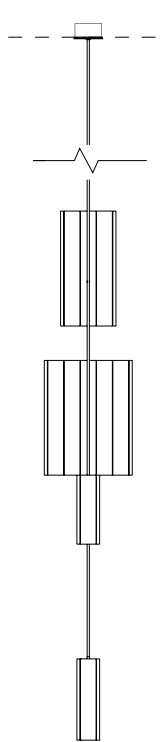

COLONNADE CASCADE

ALL

CASCADE 1

CASCADE 2

CASCADE 3

SPECIFY PRODUCT OPTIONS:

MODEL

C-CSCD-1 - XX - XXX - XXX - XXX

W

B

B

N

*Selection designates canopy and stem finish. The metal plate behind the bulb comes in polished aluminum.

BULB

- Tala Sphere I E-12 Dim-to-Warm 2000k-2800k

W

S M B

S B B

S B N

*Selection designates canopy and stem finish. The metal plate behind the bulb comes in polished aluminum.

BULB

- Tala Sphere I E-12
Dim-to-Warm 2000k-2800k

D 2 W

DROP LENGTH*

- 72" 0 7 2
- 108" 1 0 8
- 144" 1 4 4

*Drop stem can be cut to length on site. 8x36" stems included; contact a sales representative for additional stem sizes.

FRONT

SIDE

PLAN

SPECIFY PRODUCT OPTIONS:

MODEL

C-CSCD-3 - XX - XXX - XXX - XXX