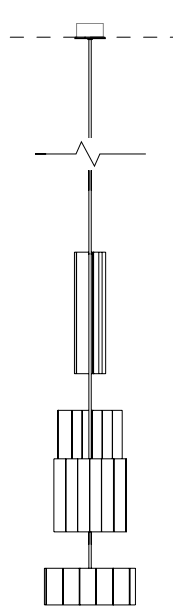

Ships in a reinforced corrugated cardboard box. Dimensions and weight TBD based on order quantity.

LIGHT SPECIFICATION

120V line voltage connection.
(No Driver)
LED bulb
2420 Lumens
Dim-to-warm 2000k-2800k
42W

W

B

B

N

*Selection designates canopy and stem finish. The metal plate behind the bulb comes in polished aluminum.

BULB

- Tala Sphere I E-12 Dim-to-Warm 2000k-2800k

W

DROP LENGTH*

- 108"
- 144"

8

4

*Drop stem can be cut to length on site. 6x36" stems included; contact a sales representative for additional stem sizes.

FRONT

SIDE

PLAN

SPECIFY PRODUCT OPTIONS:

MODEL

C-CSCD-2 - XX - XXX - XXX - XXX

WOOD

□ □ □ □

SUSPENSION

□ □ □ □

BULB