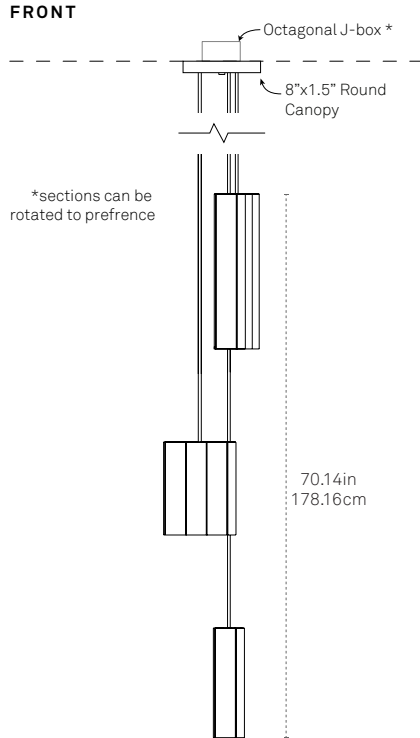

SPECIFY PRODUCT OPTIONS:

MODEL

C-CSCD-1 - XX - XXX - XXX - XXX

WOOD

☐ ☐

SUSPENSION

☐ ☐ ☐

BULB

☐ ☐ ☐

DROP

☐ ☐ ☐

DESIGN

© 2024

MATERIALS

LED, Sustainably Sourced and/or Reclaimed Wood, Polished Aluminum

FEATURES

Damp Rated, PVC-Free
Dim-to-warm

CERTIFICATIONS

ORIGIN OF MANUFACTURE

New York City, USA

FIXTURE WEIGHT

30.6lbs / 13.88kg

SHIPPING DIMENSIONS

Ships in a reinforced corrugated cardboard box. Dimensions and weight TBD based on order quantity.

LIGHT SPECIFICATION

120V line voltage connection.
(No Driver)
LED bulb
2420 Lumens
Dim-to-warm 2000k-2800k
42W

WOOD

- Clear White Oak
- White (salvaged NYC pin oak*)
- Black (salvaged NYC pin oak*)
- Custom

☐ ☐ W

☐ ☐ W

☐ ☐ W

☐ ☐ U

SUSPENSION*

- White
- Matte Black
- Brushed Brass
- Brushed Nickel

☐ ☐ ☐ W

☐ ☐ ☐ B

☐ ☐ ☐ B

☐ ☐ ☐ N

*Selection designates canopy and stem finish. The metal plate behind the bulb comes in polished aluminum.

BULB

- Tala Sphere I E-12 Dim-to-Warm 2000k-2800k

☐ ☐ ☐ ☐ ☐ W

DROP LENGTH*

- 108"
- 144"

☐ ☐ ☐ ☐ 8

☐ ☐ ☐ ☐ 4

*Drop stem can be cut to length on site. 6x36" stems included; contact a sales representative for additional stem sizes.