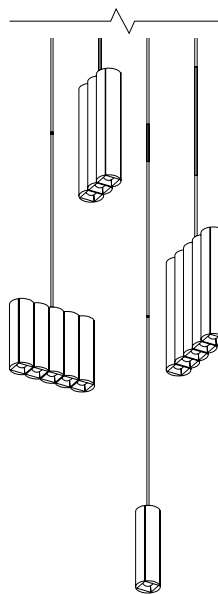

COLONNADE CASCADE

ALL

CASCADE 1

CASCADE 2

CASCADE 3

SPECIFY PRODUCT OPTIONS:

MODEL

C-CSCD-1 - XX - XXX - XXX - XXX

W

B

B

N

*Selection designates canopy and stem finish. The metal plate behind the bulb comes in polished aluminum.

BULB

- Tala Sphere I E-12 Dim-to-Warm 2000k-2800k

W

S M B

S B B

S B N

*Selection designates canopy and stem finish. The metal plate behind the bulb comes in polished aluminum.

BULB

- Tala Sphere I E-12
Dim-to-Warm 2000k-2800k

D 2 W

DROP LENGTH*

WOOD

- Clear White Oak
- White (salvaged NYC pin oak*)
- Black (salvaged NYC pin oak*)
- Custom

C	W
W	W
B	W
C	U

SUSPENSION*

- White
- Matte Black
- Brushed Brass
- Brushed Nickel

S	W	H
S	M	B
S	B	B
S	B	N

*Selection designates canopy and stem finish. The metal plate behind the bulb comes in polished aluminum.