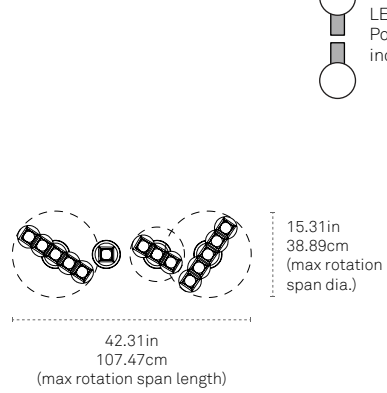

S M B

S B B

S B N

*Selection designates canopy and stem finish. The metal plate behind the bulb comes in polished aluminum.

BULB

- Tala Sphere I E-12
Dim-to-Warm 2000k-2800k

D 2 W

DROP LENGTH*

- 72" 0 7 2
- 108" 1 0 8
- 144" 1 4 4

*Drop stem can be cut to length on site. 8x36" stems included; contact a sales representative for additional stem sizes.

FRONT

SIDE

PLAN

SPECIFY PRODUCT OPTIONS:

MODEL

C-CSCD-3 - XX - XXX - XXX - XXX

New York City, USA

FIXTURE WEIGHT

64.2lbs / 29.1kg

SHIPPING DIMENSIONS

Ships in a reinforced corrugated cardboard box. Dimensions and weight TBD based on order quantity.

LIGHT SPECIFICATION

120V line voltage connection.
(No Driver)
LED bulb
5280 Lumens
Dim-to-warm 2000k-2800k
92W

*Drop stem can be cut to length on site. 9x36" stems included; contact a sales representative for additional stem sizes.